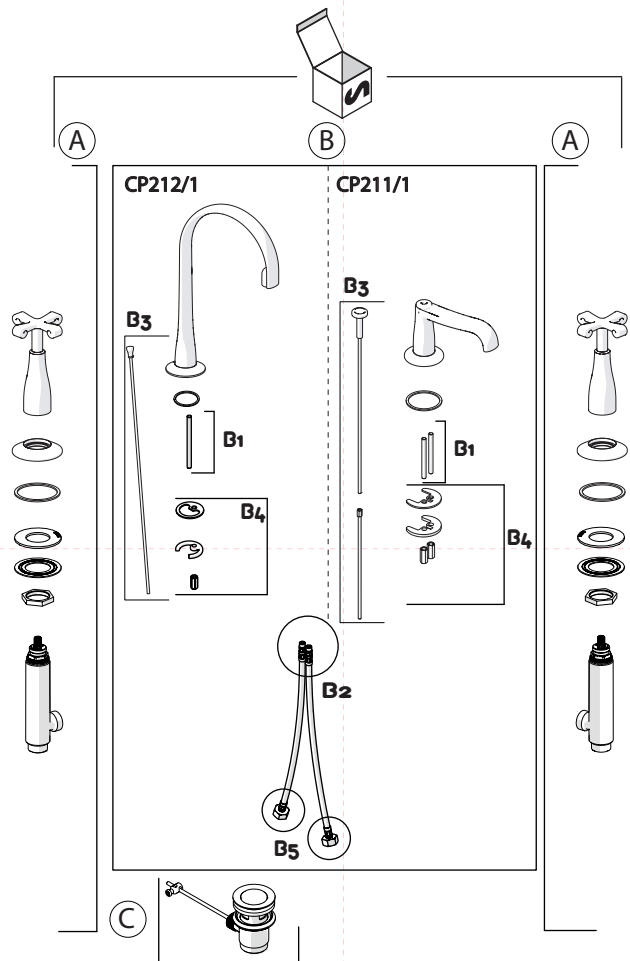

Not included / Non incluso / Non Inclus / Nie zawarty / No incluido / Nao incluido

1

NON FORNITI - NOT PROVIDED
NON INCLUSI - NOT INCLUDED