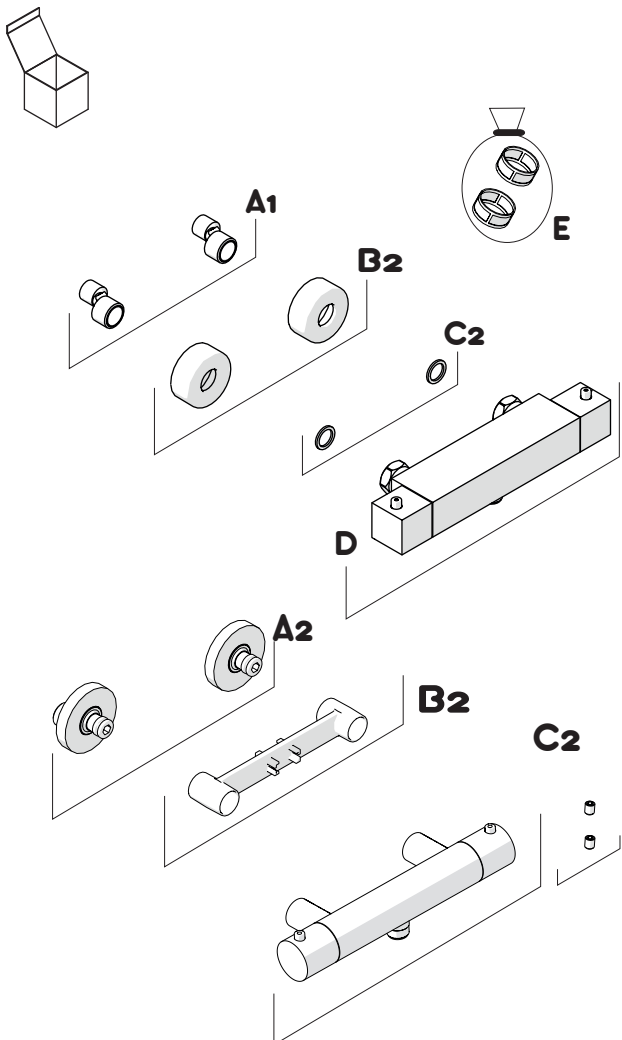

Not included / Non incluso / Non Inklus / Nie zawarty/ No incluido / Nao incluido

1

2