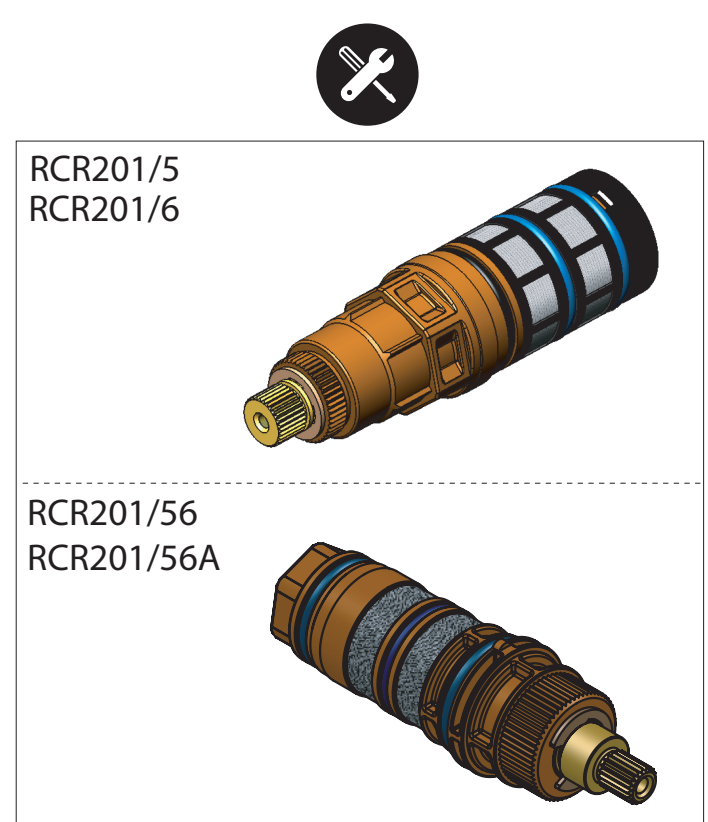

38

	P P bar	MAX 10 0,5 MIN		5 1	
	T T °C	MAX 80		65 45	

IISTR00201/5#—NEU REV2.12/2019