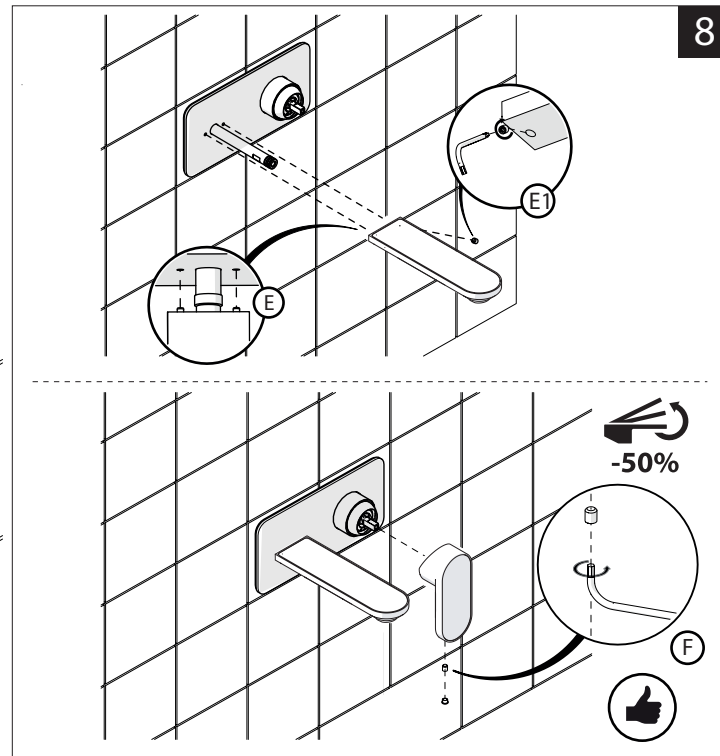

www.nobili.it

PRIMA DI INIZIARE / BEFORE STARTING

	P bar		MAX 10		5		T °C		MAX 80		65		45
	0,5 MIN												

PULIZIA / CLEANING

	ACQUA WATER		ALCOOL		MICROFIBRA MICROFIBER		SPUGNA SPONGE		DETERGENTI DETERGENT
	✓		✓		✓		✗		✗
	PER VERNICIATO FOR PAINTED		ACQUA E SAPONE WATER AND SOAP						
	✓		✓