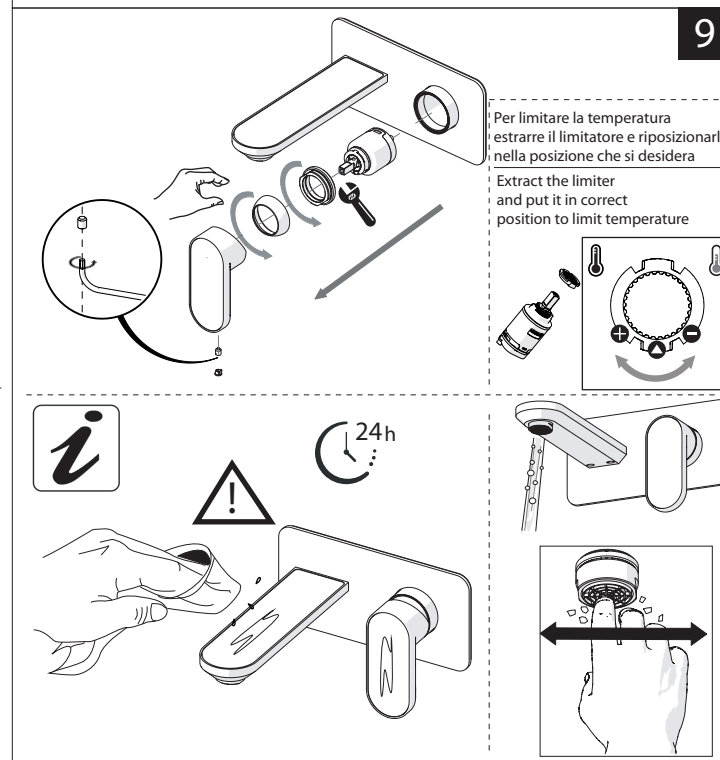

www.nobili.it

PRIMA DI INIZIARE / BEFORE STARTING

	P bar		MAX 10		5		T °C		MAX 80		65		45
	0,5 MIN												

PULIZIA / CLEANING

	ACQUA WATER		ALCOOL		MICROFIBRA MICROFIBER		SPUGNA SPONGE		DETERGENTI DETERGENT
	✓		✓		✓		✗		✗
	PER VERNICIATO FOR PAINTED		ACQUA E SAPONE WATER AND SOAP						
	✓		✓