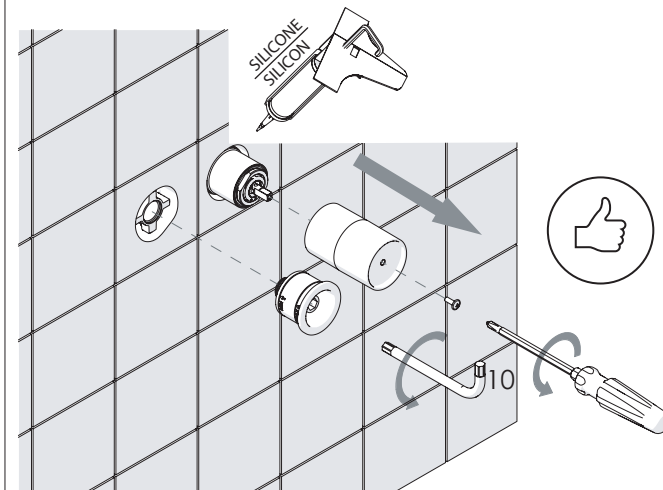

Not included / Non incluso / Non Inclus / Nie zawarty/ No incluido / Nao incluido

1

SE NON CROMATO
IF NO CHROME

IT La finitura della parte estetica deve corrispondere a quella della parte incassata.
Se non corrisponde bisogna svitare l'anello CROMATO e avvitare l'anello in finitura fornito solo nel kit della parte estetica.

EN The finish of the external part must be combined with the finish of the flush-fit part.
If it does not match, unscrew the CHROME ring and screw the finishing ring supplied only in the kit of the aesthetic part.

RIFERIMENTO IISTRWE81 198#---STD
REFERENCE

2

TEST

4

5