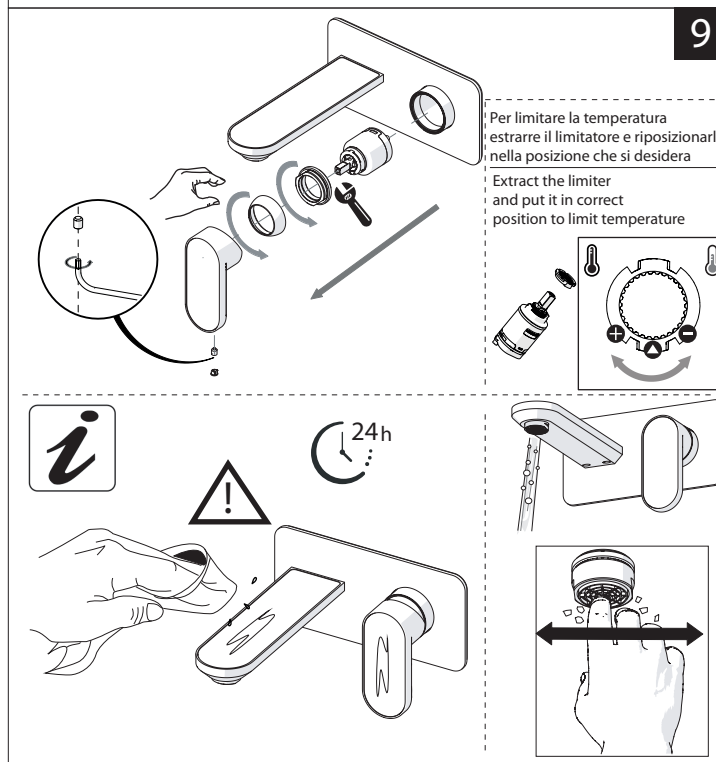

**EN** The finish of the external part must be combined with the finish of the flush-fit part.  
If it does not match, unscrew the CHROME ring and screw the finishing ring supplied only in the kit of the aesthetic part.

RIFERIMENTO IISTRWE81 198#---STD  
REFERENCE

2

TEST

4

5

6

8

7

9

Per limitare la temperatura estrarre il limitatore e riposizionarlo nella posizione che si desidera  
Extract the limiter and put it in correct position to limit temperature

-50%

www.nobili.it

DRESS

DS106198