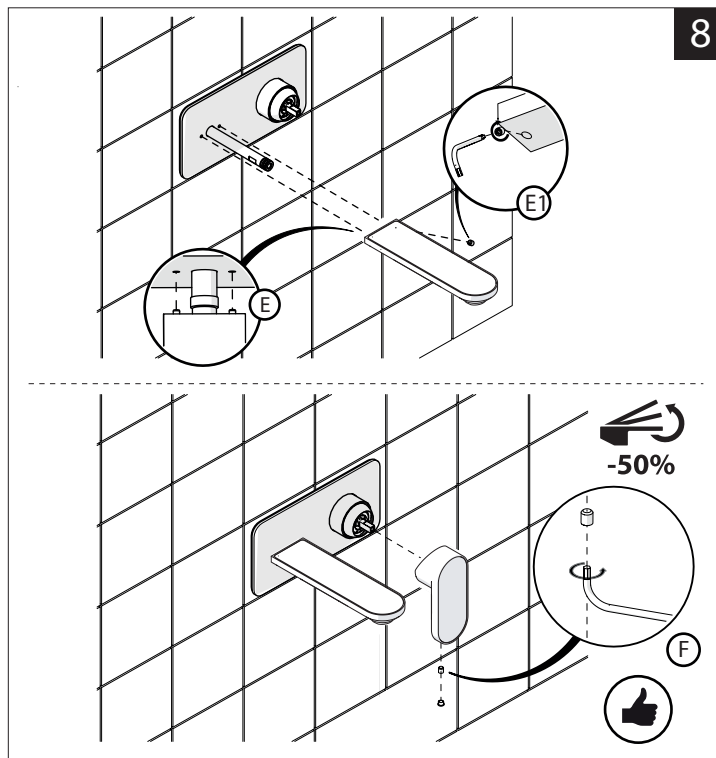

**EN** The finish of the external part must be combined with the finish of the flush-fit part.  
If it does not match, unscrew the CHROME ring and screw the finishing ring supplied only in the kit of the aesthetic part.

RIFERIMENTO IISTRWE81 198#---STD  
REFERENCE

2

TEST

4

5

6

8

7

9

Per limitare la temperatura estrarre il limitatore e riposizionarlo nella posizione che si desidera  
Extract the limiter and put it in correct position to limit temperature

-50%

www.nobili.it

DRESS

DS106198