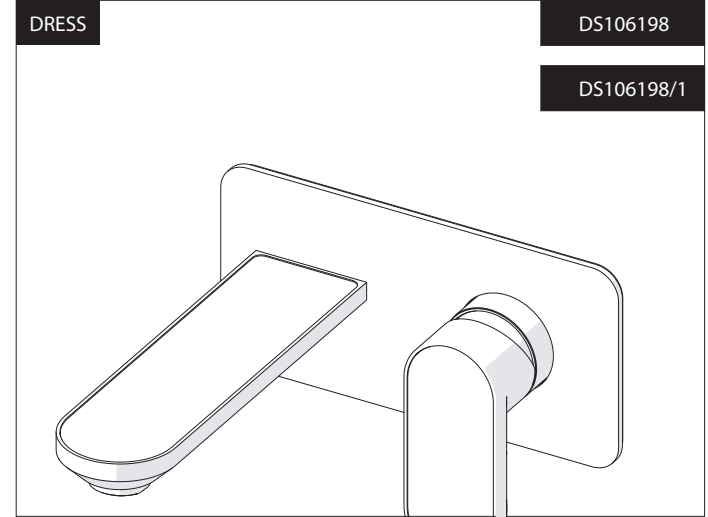

DRESS

DS106198

DS106198/1

PRIMA DI INIZIARE / BEFORE STARTING

	P	bar	0,5 MIN	MAX 10	5		T	°C	MAX 80	65	45

PULIZIA / CLEANING

	ACQUA WATER			ALCOOL			MICROFIBRA MICROFIBER			SPUGNA SPONGE			DETERGENTI DETERGENT	
	PER VERNICIATO FOR PAINTED			ACQUA E SAPONE WATER AND SOAP