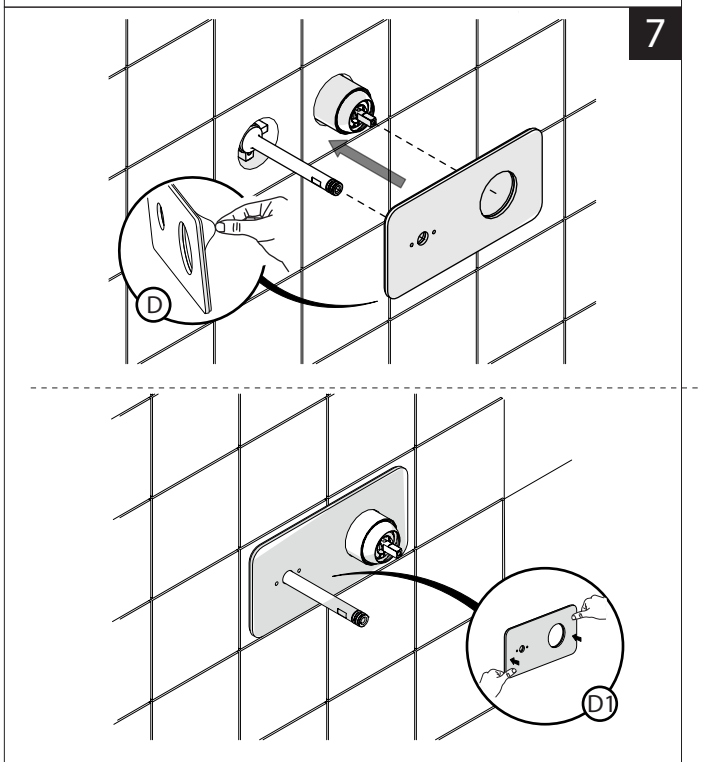

6

8

7

9

Per limitare la temperatura estrarre il limitatore e riposizionarlo nella posizione che si desidera
Extract the limiter and put it in correct position to limit temperature

-50%

www.nobili.it

DRESS

DS106198

DS106198/1

PRIMA DI INIZIARE / BEFORE STARTING

	P	bar	0,5 MIN	MAX 10	5		T	°C	MAX 80	65	45

PULIZIA / CLEANING

	ACQUA WATER			ALCOOL			MICROFIBRA MICROFIBER			SPUGNA SPONGE			DETERGENTI DETERGENT	
	PER VERNICIATO FOR PAINTED			ACQUA E SAPONE WATER AND SOAP