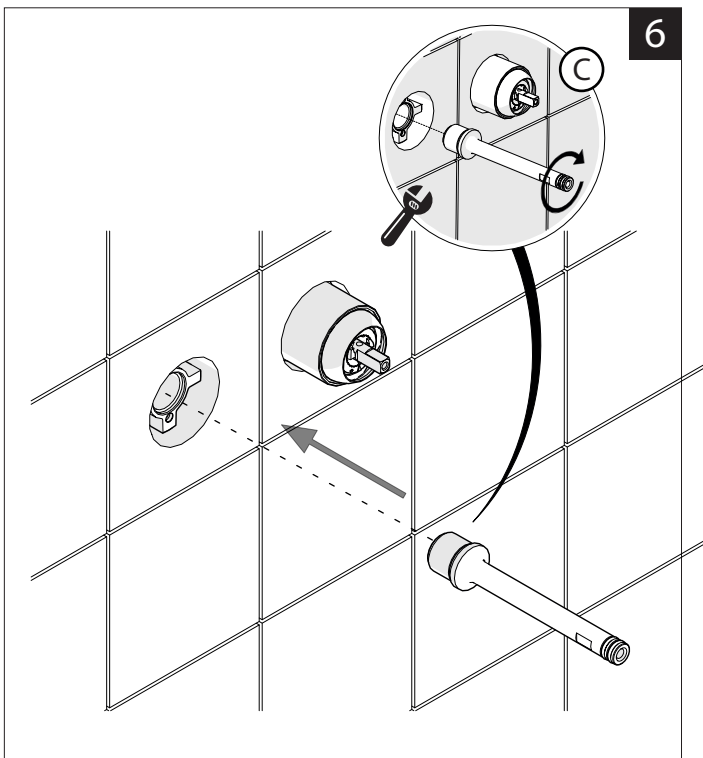

6

8

7

9

Per limitare la temperatura estrarre il limitatore e riposizionarlo nella posizione che si desidera
Extract the limiter and put it in correct position to limit temperature

-50%

www.nobili.it

DRESS

DS106198

DS106198/1

PRIMA DI INIZIARE / BEFORE STARTING

	P	bar	0,5 MIN	MAX 10	5		T	°C	MAX 80	65	45

PULIZIA / CLEANING

	ACQUA WATER			ALCOOL			MICROFIBRA MICROFIBER			SPUGNA SPONGE			DETERGENTI DETERGENT	
	PER VERNICIATO FOR PAINTED			ACQUA E SAPONE WATER AND SOAP