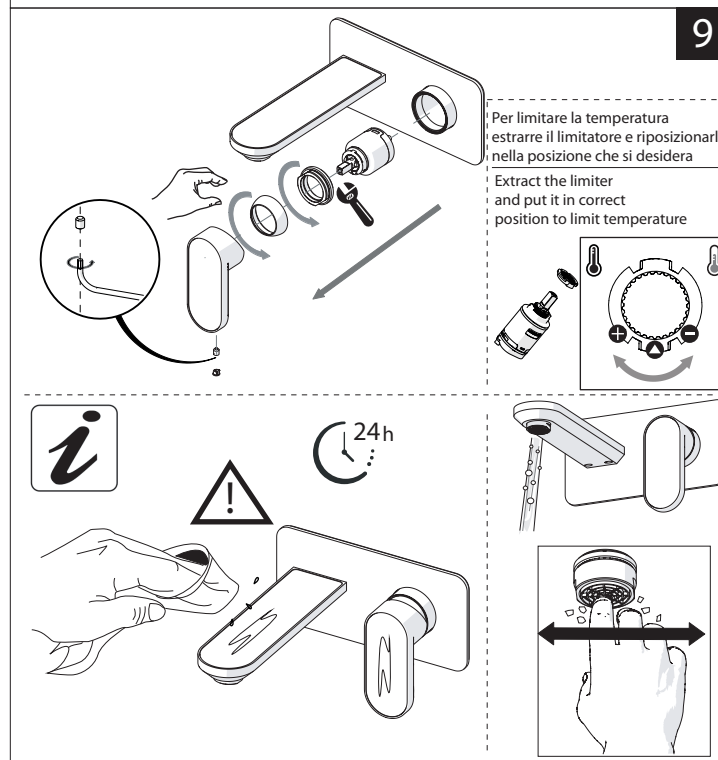

6

8

7

9

DRESS

DS106198

DS106198/1

www.nobili.it

PRIMA DI INIZIARE / BEFORE STARTING

	P bar		MAX 10 MIN 0,5		5		T °C		MAX 80		65 45

PULIZIA / CLEANING

ACQUA WATER	NO VERNICIATO NO PAINTED	MICROFIBRA MICROFIBER	SPUGNA SPONGE	DETERGENTI DETERGENT
PER VERNICIATO FOR PAINTED				
ACQUA E SAPONE WATER AND SOAP