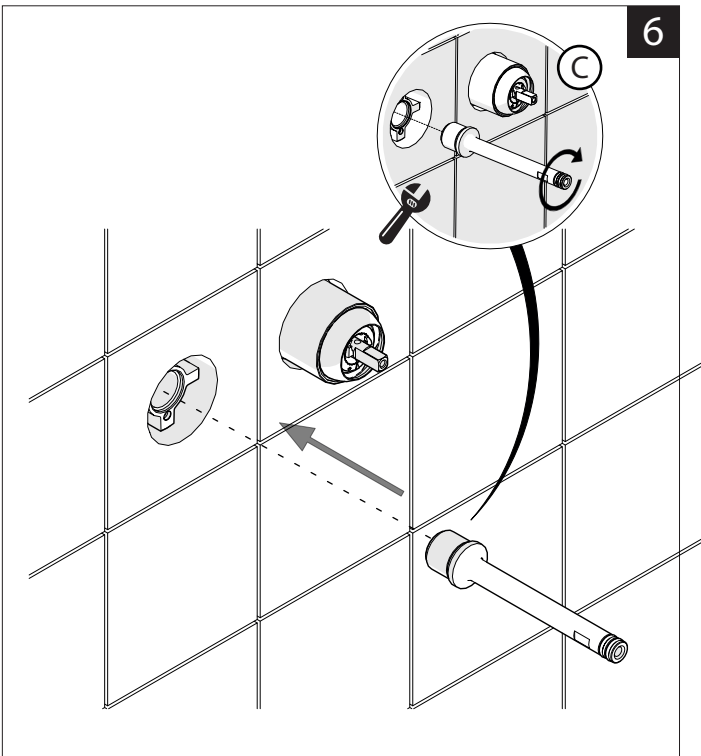

6

8

7

9

DRESS

DS106198

DS106198/1

www.nobili.it

PRIMA DI INIZIARE / BEFORE STARTING

	P bar		MAX 10 MIN 0,5		5		T °C		MAX 80		65 45

PULIZIA / CLEANING

ACQUA WATER	NO VERNICIATO NO PAINTED	MICROFIBRA MICROFIBER	SPUGNA SPONGE	DETERGENTI DETERGENT
PER VERNICIATO FOR PAINTED				
ACQUA E SAPONE WATER AND SOAP