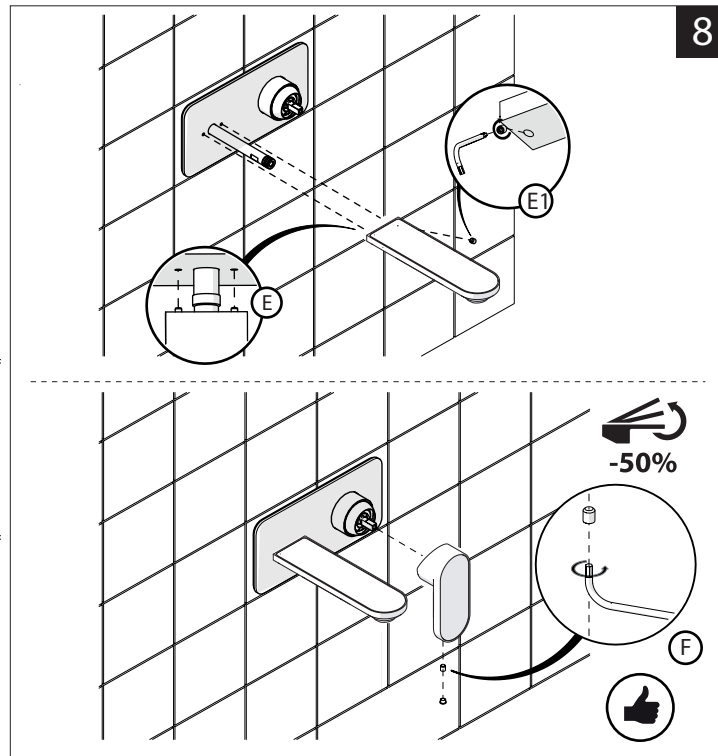

6

8

7

9

DRESS

DS106198

DS106198/1

www.nobili.it

PRIMA DI INIZIARE / BEFORE STARTING

	P bar		MAX 10 MIN 0,5		5		T °C		MAX 80		65 45

PULIZIA / CLEANING

ACQUA WATER	NO VERNICIATO NO PAINTED	MICROFIBRA MICROFIBER	SPUGNA SPONGE	DETERGENTI DETERGENT
PER VERNICIATO FOR PAINTED				
ACQUA E SAPONE WATER AND SOAP