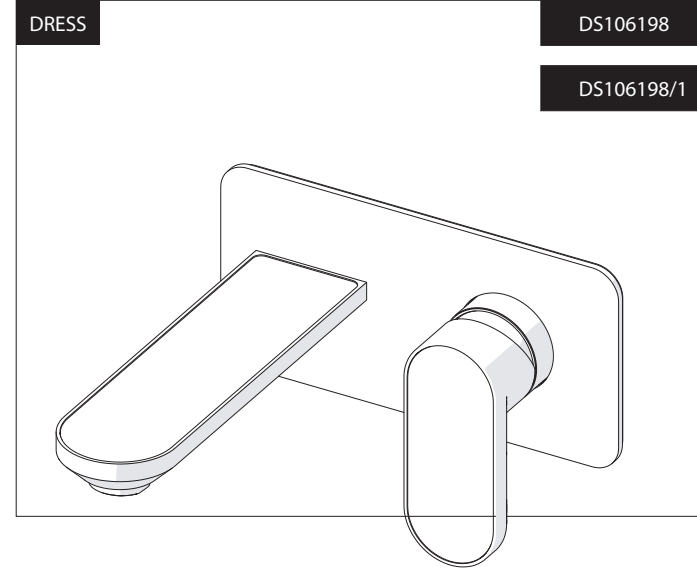

DRESS

DS106198

DS106198/1

www.nobili.it

PRIMA DI INIZIARE / BEFORE STARTING

	P bar		MAX 10 MIN 0,5		5		T °C		MAX 80		65 45

PULIZIA / CLEANING

ACQUA WATER	NO VERNICIATO NO PAINTED	MICROFIBRA MICROFIBER	SPUGNA SPONGE	DETERGENTI DETERGENT
PER VERNICIATO FOR PAINTED				
ACQUA E SAPONE WATER AND SOAP