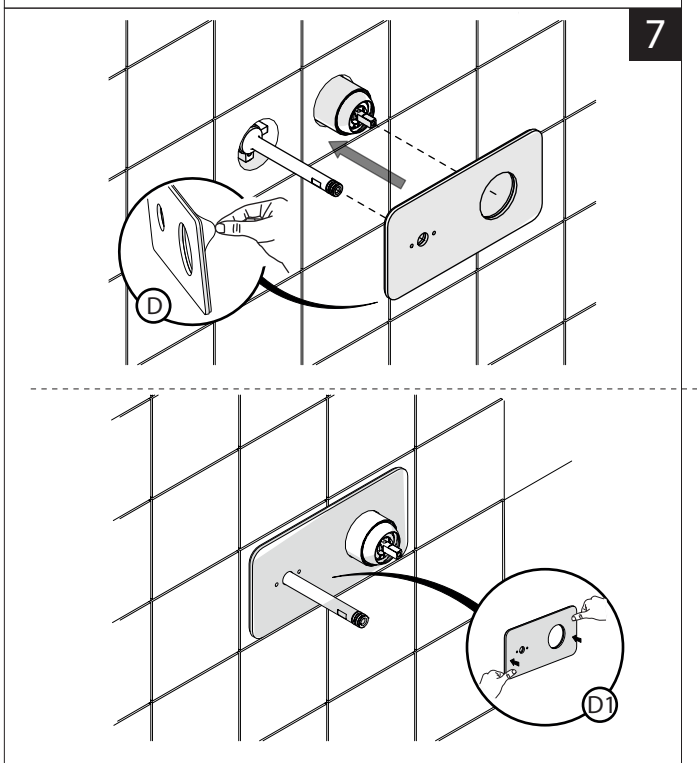

6

8

7

9

DRESS

DS106198

DS106198/1

www.nobili.it

PRIMA DI INIZIARE / BEFORE STARTING

PULIZIA / CLEANING

IISTRDS106198#---STD

REV1.03/2020