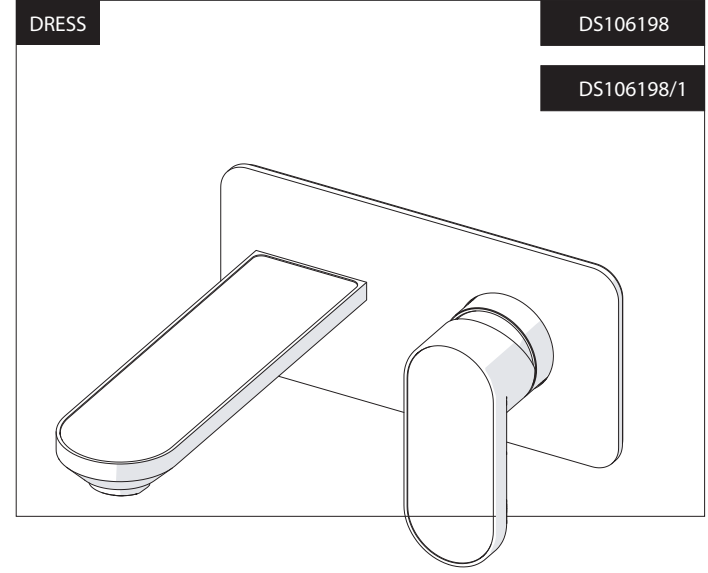

DRESS

DS106198

DS106198/1

www.nobili.it