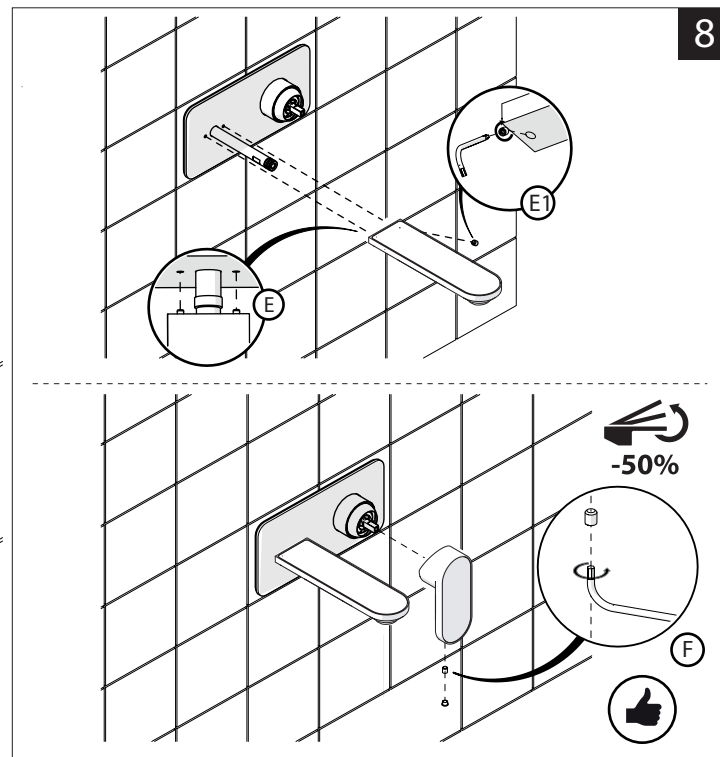

6

8

7

9

DRESS

DS106198

DS106198/1

www.nobili.it

PRIMA DI INIZIARE / BEFORE STARTING

PULIZIA / CLEANING

IISTRDS106198#---STD

REV1.03/2020