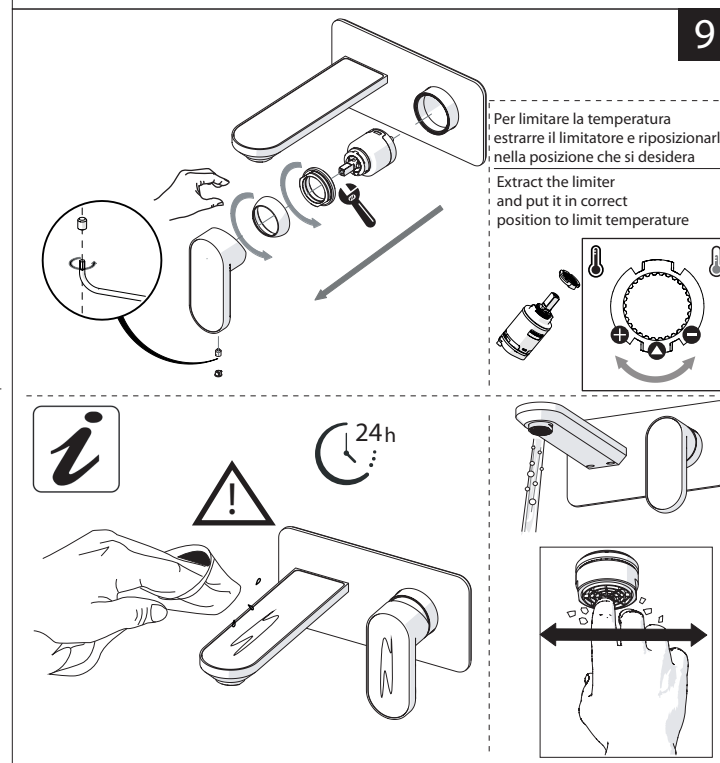

**EN** The finish of the external part must be combined with the finish of the flush-fit part.  
If it does not match, unscrew the CHROME ring and screw the finishing ring supplied only in the kit of the aesthetic part.

RIFERIMENTO IISTRWE81198#---STD  
REFERENCE

2

4

5

6

8

7

9