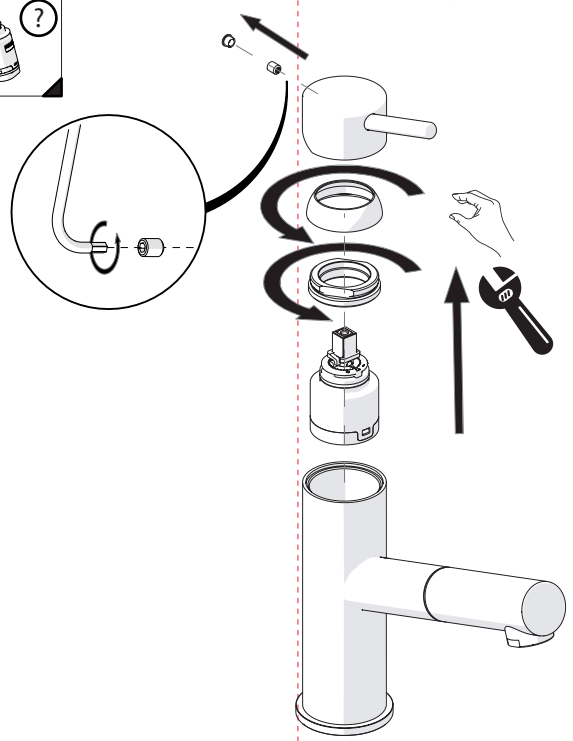

VALVOLA DI NON RITORNO ALL'INTERNO DOCCETTA  
NON-RETURN VALVE INSIDE HANDSHOWER

**6**

**NOBILIS®**  
The Best Technology for Water

LV00118/40

**7**

**8**

Extract the limiter and put it in correct position to limit temperature

No limitation of temperature

Partial limitation of temperature

Maximum position Only cold water

[www.grupponobili.it](http://www.grupponobili.it)

**BEFORE STARTING**

**CLEANING**

IISTRV00118/40#---STD

REV0.07/2015