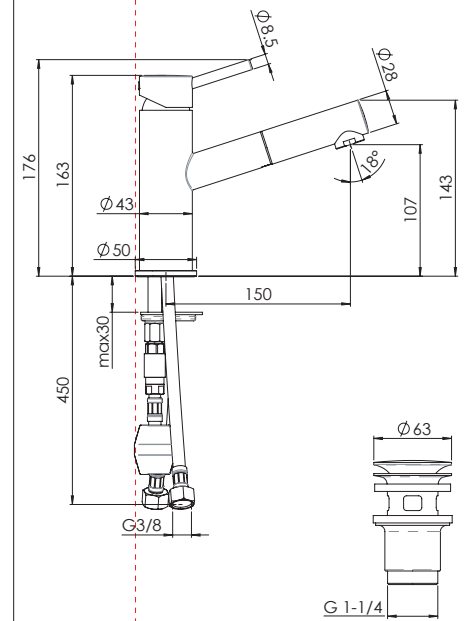

VALVOLA DI NON RITORNO ALL'INTERNO DOCCETTA  
NON-RETURN VALVE INSIDE HANDSHOWER

**6**

**NOBILIS®**  
The Best Technology for Water

LV00118/40

**7**

**8**

Extract the limiter and put it in correct position to limit temperature