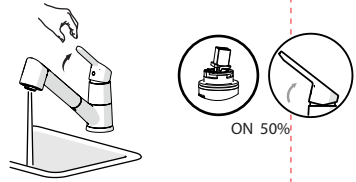

VALVOLA DI NON RITORNO ALL'INTERNO DOCCETTA  
NON-RETURN VALVE INSIDE HANDSHOWER

**6**

**NOBILIS®**  
The Best Technology for Water

LV00118/40

**7**

**8**

Extract the limiter and put it in correct position to limit temperature