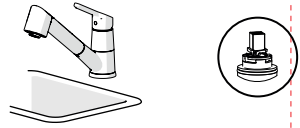

VALVOLA DI NON RITORNO ALL'INTERNO DOCCETTA  
NON-RETURN VALVE INSIDE HANDSHOWER

**6**

**NOBILIS®**  
The Best Technology for Water

LV00118/40

**7**

**8**

Extract the limiter and put it in correct position to limit temperature