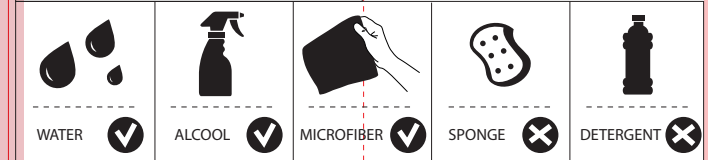

VALVOLA DI NON RITORNO ALL'INTERNO DOCCETTA  
NON-RETURN VALVE INSIDE HANDSHOWER

**6**

**NOBILIS®**  
The Best Technology for Water

LV00118/40

**7**

**8**

Extract the limiter and put it in correct position to limit temperature

No limitation of temperature

Partial limitation of temperature

Maximum position Only cold water

[www.grupponobili.it](http://www.grupponobili.it)

**BEFORE STARTING**

**CLEANING**

IISTRV00118/40#---STD

REV0.07/2015