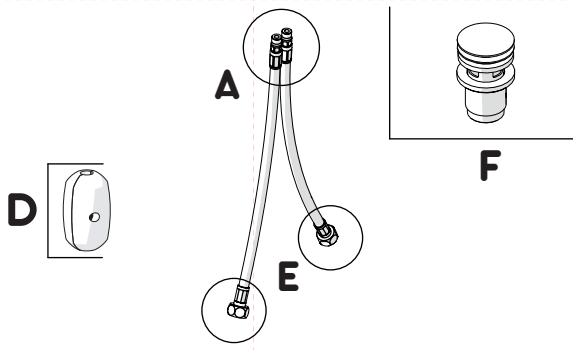

Not included / Non incluso / Non Inclus / Nie zawarty/ No incluido / Nao incluido

1

2