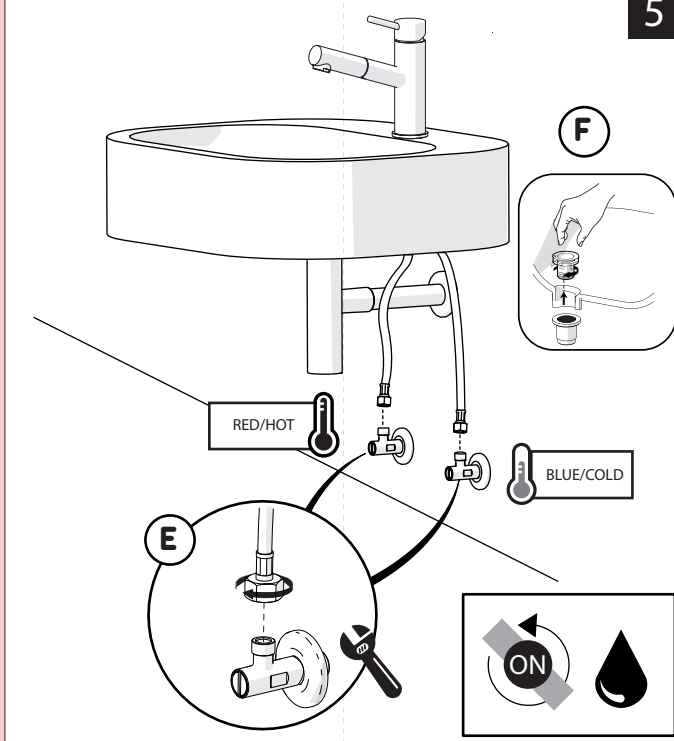

Not included / Non incluso / Non Inclus / Nie zawarty/ No incluido / Nao incluido

1

2

3

4

5

**-50%**

"Dinamic" flow rate restrictor "50%"

VALVOLA DI NON RITORNO ALL'INTERNO DOCCETTA  
NON-RETURN VALVE INSIDE HANDSHOWER

**6**

**NOBILIS®**  
The Best Technology for Water

LV00118/40

**7**

**8**

Extract the limiter and put it in correct position to limit temperature

No limitation of temperature

Partial limitation of temperature

Maximum position Only cold water

[www.grupponobili.it](http://www.grupponobili.it)

**BEFORE STARTING**

**CLEANING**

IISTRV00118/40#---STD

REV0.07/2015