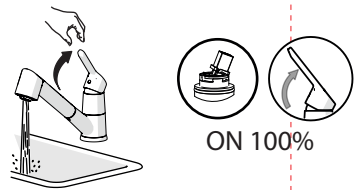

VALVOLA DI NON RITORNO ALL'INTERNO DOCCETTA  
NON-RETURN VALVE INSIDE HANDSHOWER

**6**

**NOBILIS®**  
The Best Technology for Water

LV00118/40

**7**

**8**

Extract the limiter and put it in correct position to limit temperature