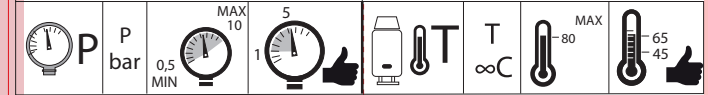

No limitation of temperature

Partial limitation of temperature

Maximum position Only cold water

[www.grupponobili.it](http://www.grupponobili.it)

**BEFORE STARTING**

**CLEANING**

IISTRV00118/40#---STD

REV0.07/2015