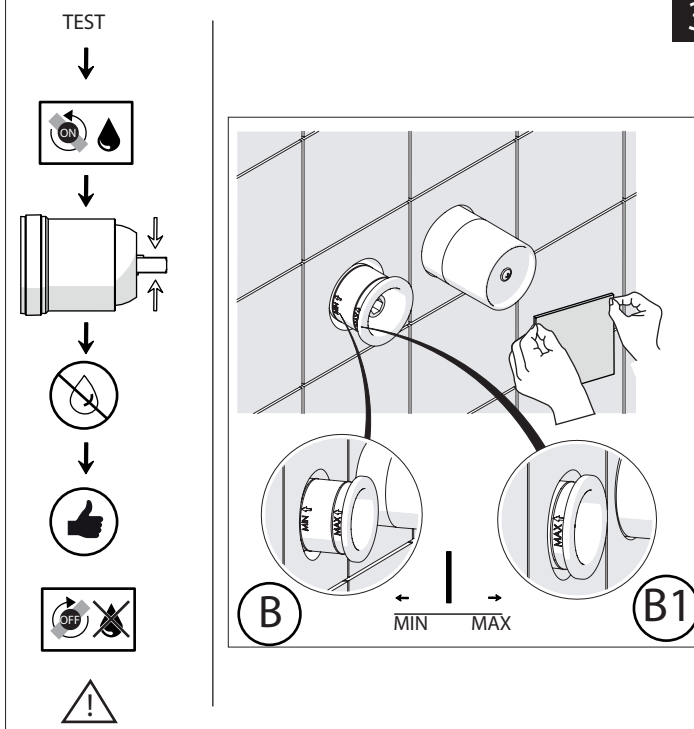

Not included / Non incluso / Non Inclus / Nie zawarty/ No incluido / Nao incluido

1

IT La finitura della parte estetica deve corrispondere a quella della parte incassata.
Se non corrisponde bisogna svitare l'anello CROMATO e avvitare l'anello in finitura fornito solo nel kit della parte estetica.

EN The finish of the external part must be combined with the finish of the flush-fit part.
If it does not match, unscrew the CHROME ring and screw the finishing ring supplied only in the kit of the aesthetic part.

RIFERIMENTO IISTRWE81198#---STD
REFERENCE

2

Ø MAX 55 mm

4

3

5