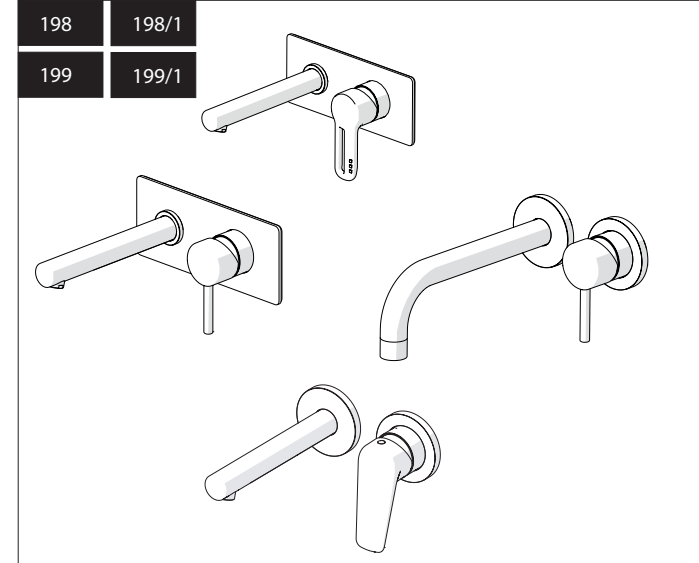

EN The finish of the external part must be combined with the finish of the flush-fit part.
If it does not match, unscrew the CHROME ring and screw the finishing ring supplied only in the kit of the aesthetic part.

RIFERIMENTO IISTRWE81198#---STD
REFERENCE

2

Ø MAX 55 mm

4

3

5

NOBILI S

www.nobili.it