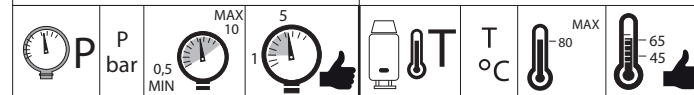

PRIMA DI INIZIARE / BEFORE STARTING