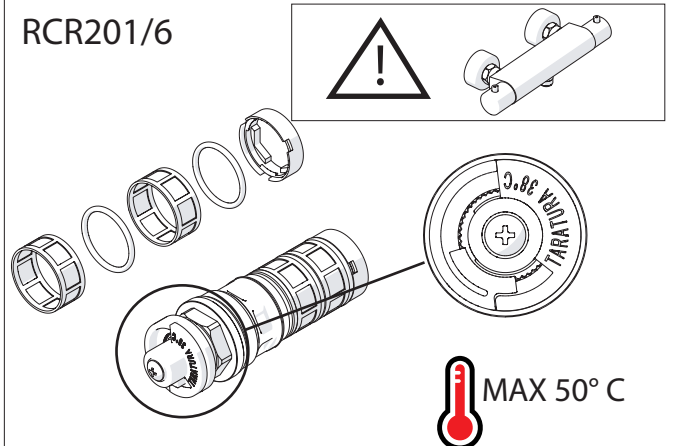

RCR201/5

1

RCR201/6

RCR201/56
RCR201/56A

RCR201/5
RCR201/6

2

RCR201/5

3

B

5

C

VALVOLA DI NON RITORNO INTERNE
NON-RETURN VALVE INSIDE

NOBILIS®
The Best Technology for Water

UP94010

UP94010/1

www.grupponobili.it