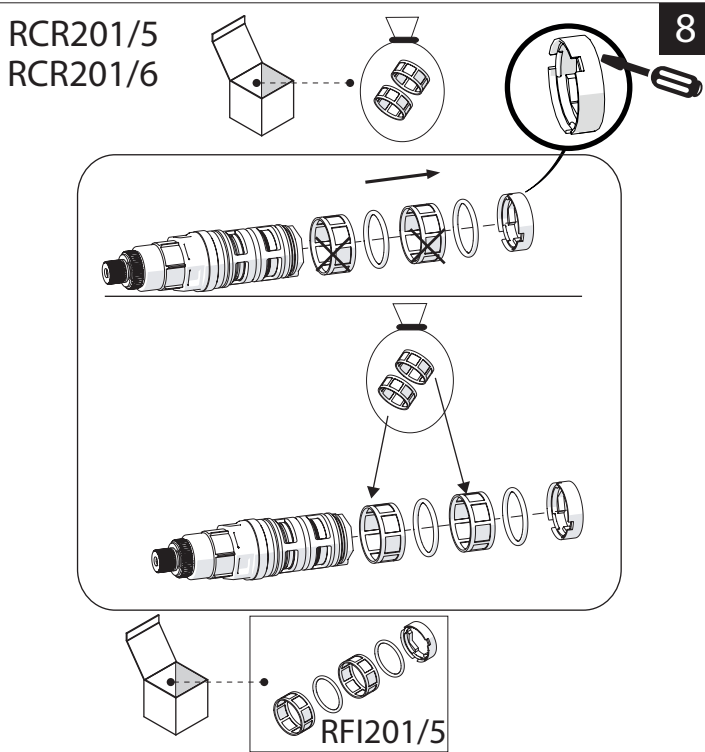

RCR201/5

1

RCR201/6

RCR201/56
RCR201/56A

RCR201/5
RCR201/6

2

RCR201/5

3

RCR201/6

RCR201/5

4

RCR201/6

RCR201/5

5

38

	P P bar	0,5 MIN	MAX 10	5 1	
	T T °C	MAX 80	65 45		

B

5

C

VALVOLA DI NON RITORNO INTERNE
NON-RETURN VALVE INSIDE

NOBILIS®
The Best Technology for Water

UP94010

UP94010/1

www.grupponobili.it