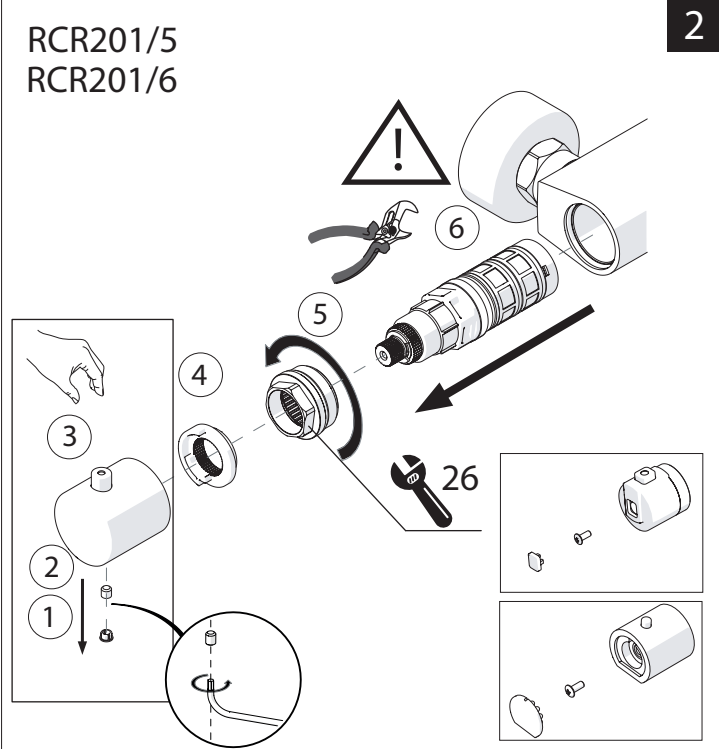

RCR201/5

1

RCR201/6

RCR201/56
RCR201/56A

RCR201/5
RCR201/6

2

RCR201/5

3

RCR201/6

RCR201/5

4

RCR201/6

RCR201/5

5

38

	P P bar	0,5 MIN	MAX 10	5 1	
	T T °C	MAX 80	65 45		

B

5

C

VALVOLA DI NON RITORNO INTERNE
NON-RETURN VALVE INSIDE

NOBILIS®
The Best Technology for Water

UP94010

UP94010/1

www.grupponobili.it