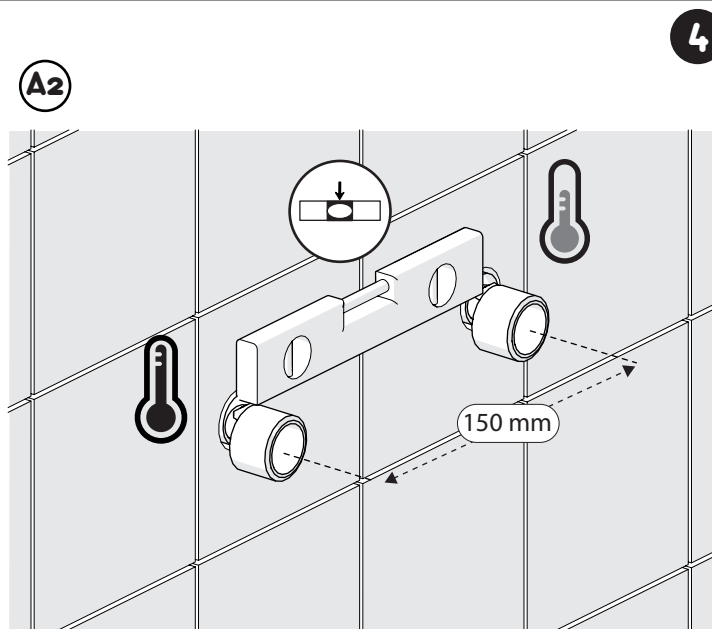

Not included / Non incluso / Non Inclus / Nie zawarty / No incluido / Nao incluido