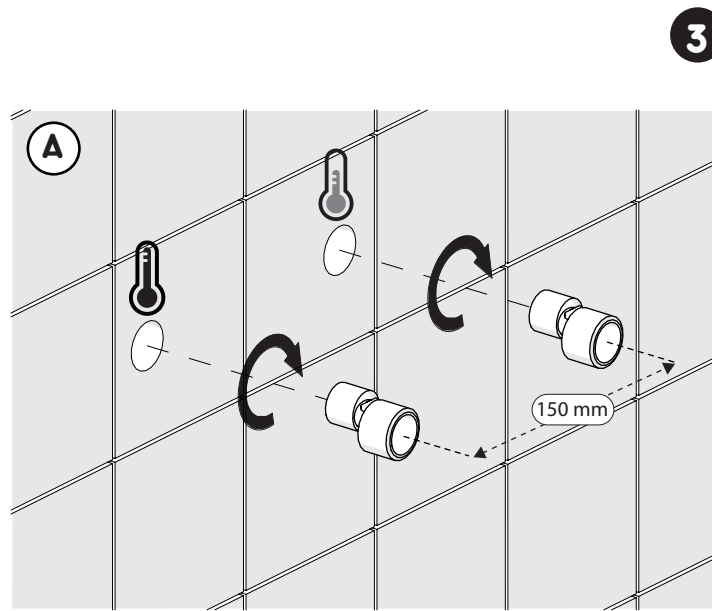

Not included / Non incluso / Non Inclus / Nie zawarty / No incluido / Nao incluido