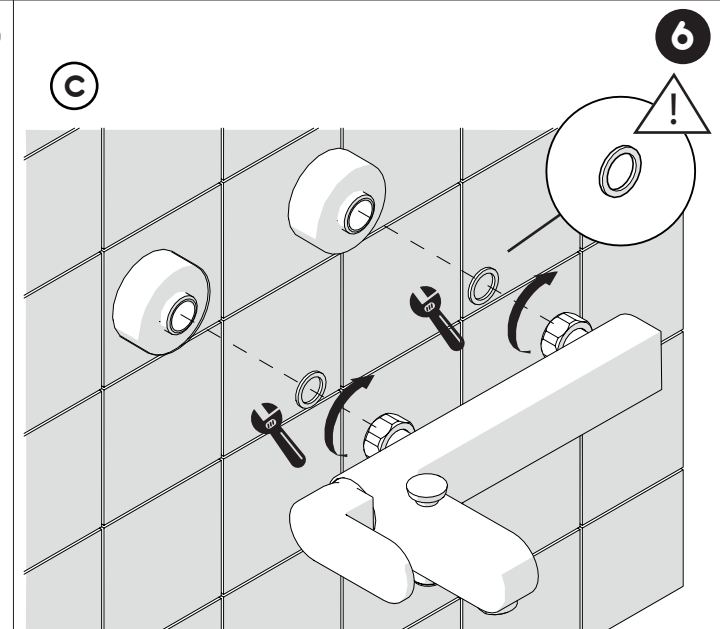

Not included / Non incluso / Non Inclus / Nie zawarty / No incluido / Nao incluido