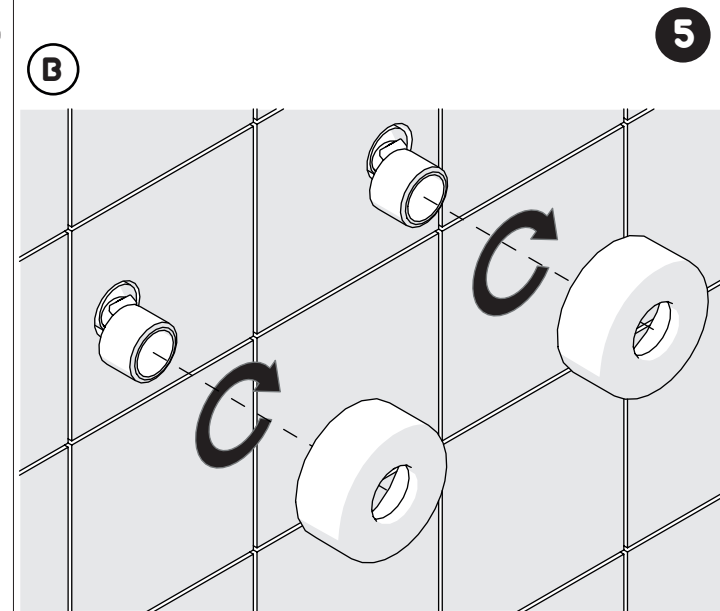

Not included / Non incluso / Non Inclus / Nie zawarty / No incluido / Nao incluido