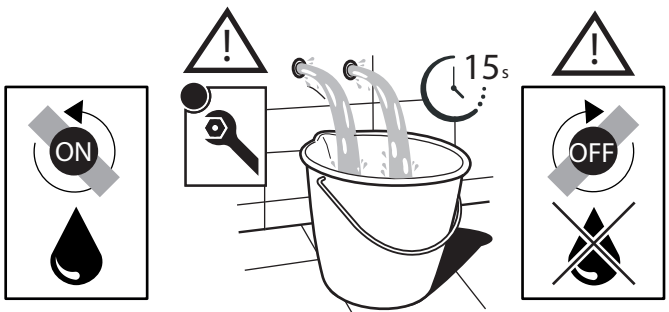

Not included / Non incluso / Non Inclus / Nie zawarty / No incluido / Nao incluido

1

2