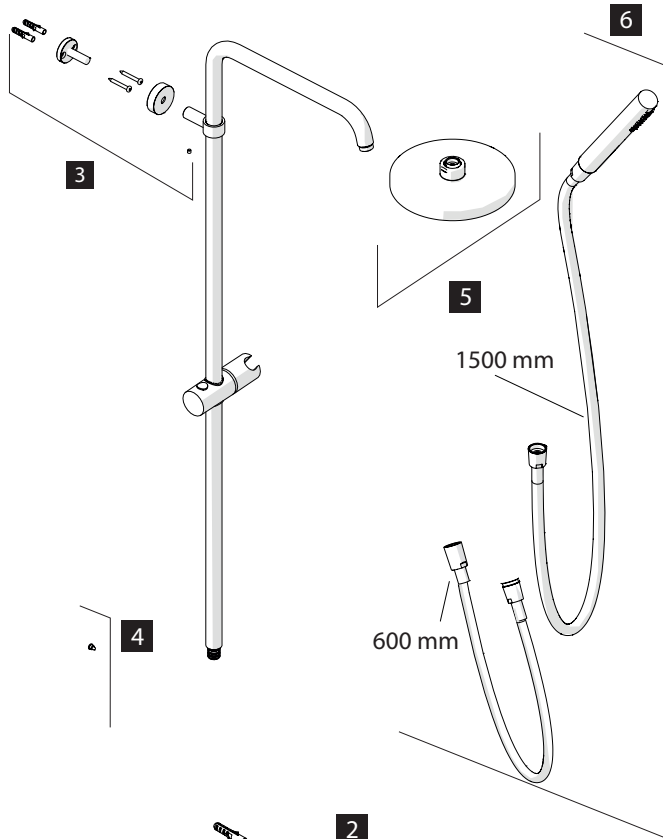

Not included / Non incluso / Non Inclus / Nie zawarty/ No incluido / Nao incluido

1