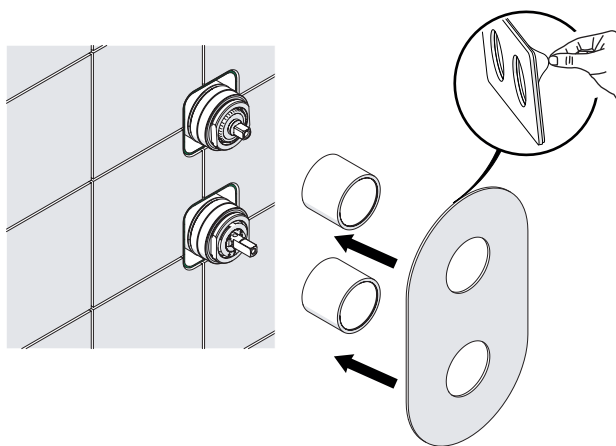

Not included / Non incluso / Non Inclus / Nie zawarty / No incluido / Nao incluido

1

REF. ISTRWE81102

2

3

4

5