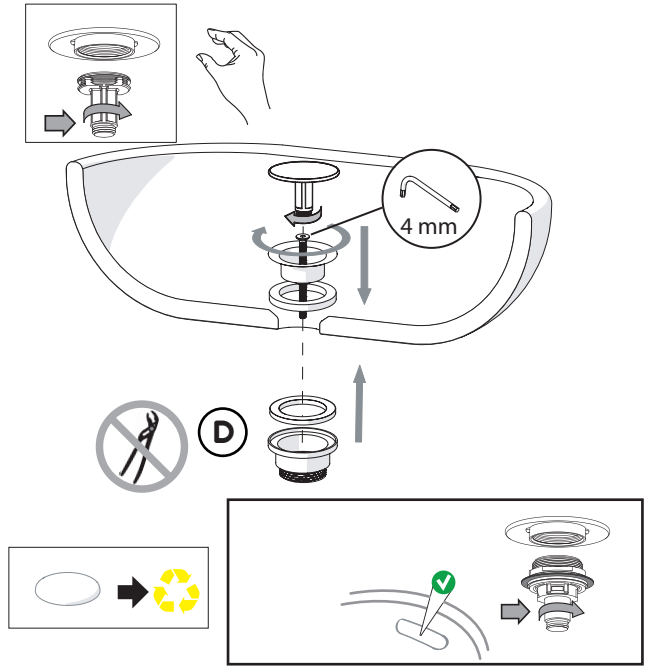

Not included / Non incluso / Non Inclus / Nie zawarty/ No incluido / Nao incluido

1

2

3

4

5