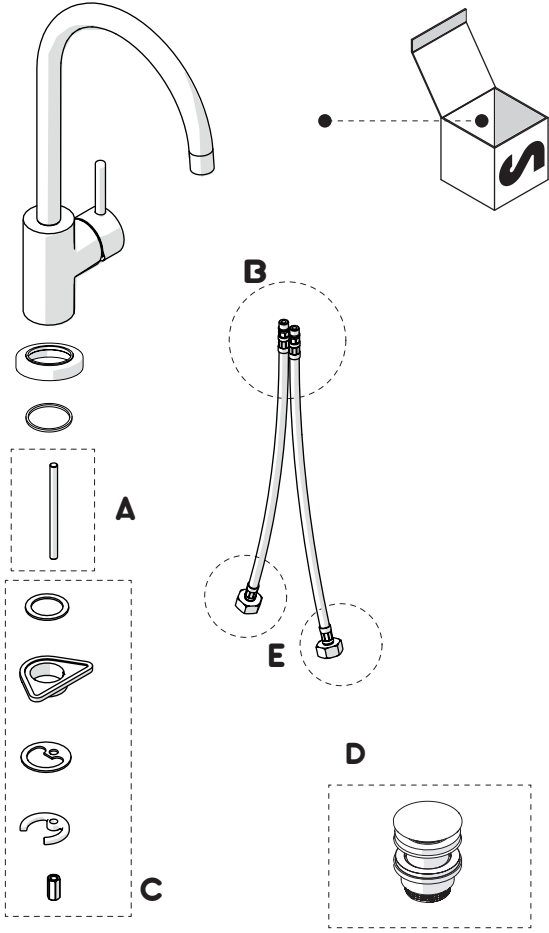

Not included / Non incluso / Non Inclus / Nie zawarty/ No incluido / Nao incluido

1