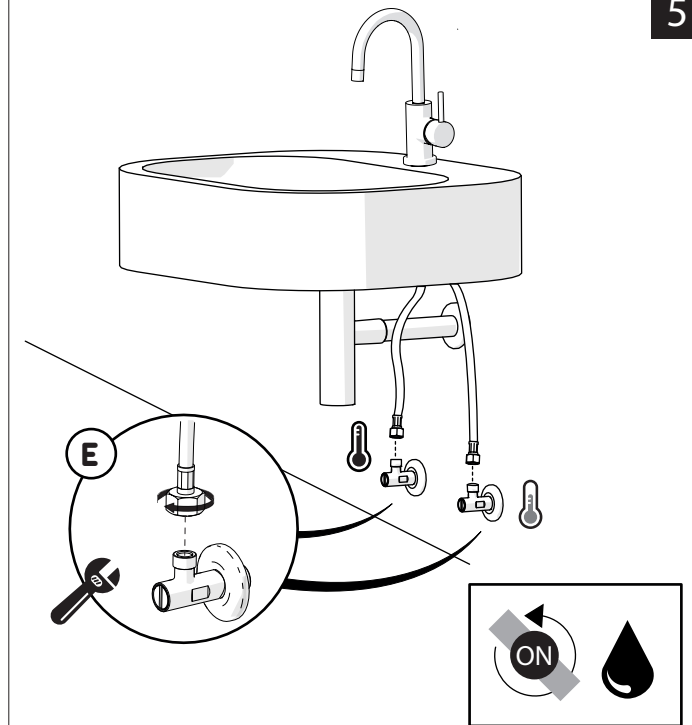

Not included / Non incluso / Non Inclus / Nie zawarty/ No incluido / Nao incluido

1

2

3

4

5