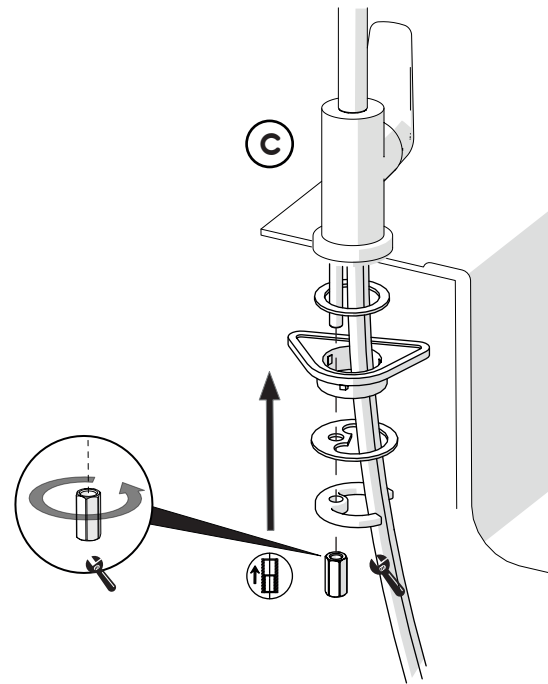

Not included / Non incluso / Non Inclus / Nie zawarty/ No incluido / Nao incluido

1

2

3

4

5