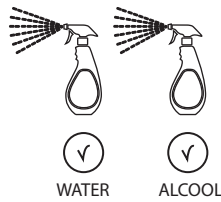

8

CLEANING

WATER

ALCOOL