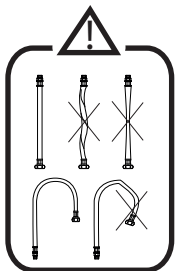

+

Not included / Non incluso / Non inclus / Nie zawarty / No incluido / Nao incluido

NON INCLUSO
NOT INCLUDED

A

C1

C

B

D

1

A

B

3

C1

5

2

4

C

6

D