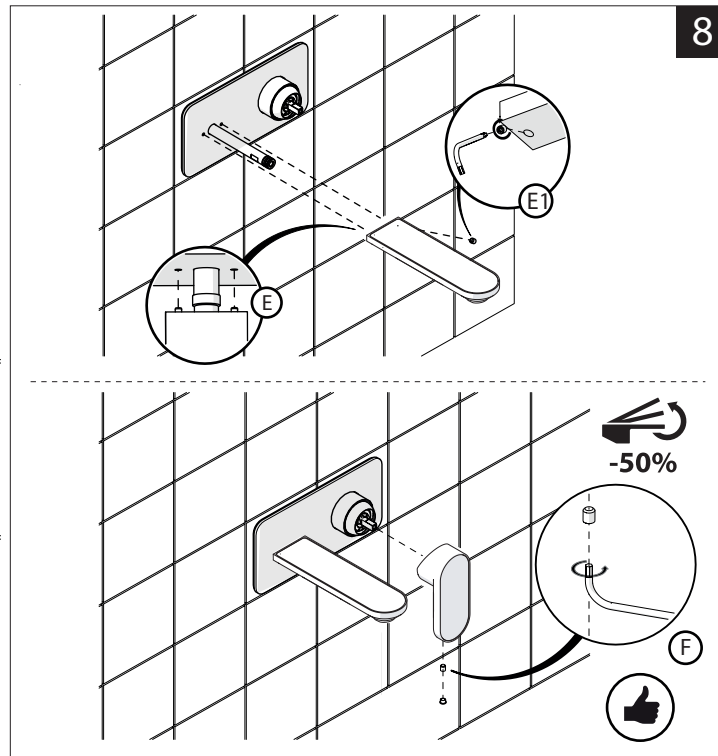

6

8

7

9

Per limitare la temperatura estrarre il limitatore e riposizionarlo nella posizione che si desidera
Extract the limiter and put it in correct position to limit temperature

DRESS

DS106198

DS106198/1

www.nobili.it

PRIMA DI INIZIARE / BEFORE STARTING

	P bar		MAX 10 MIN 0,5		5		T °C		MAX 80		65 45

PULIZIA / CLEANING

ACQUA WATER	NO VERNICIATO NO PAINTED	MICROFIBRA MICROFIBER	SPUGNA SPONGE	DETERGENTI DETERGENT
	PER VERNICIATO FOR PAINTED			
ACQUA E SAPONE WATER AND SOAP