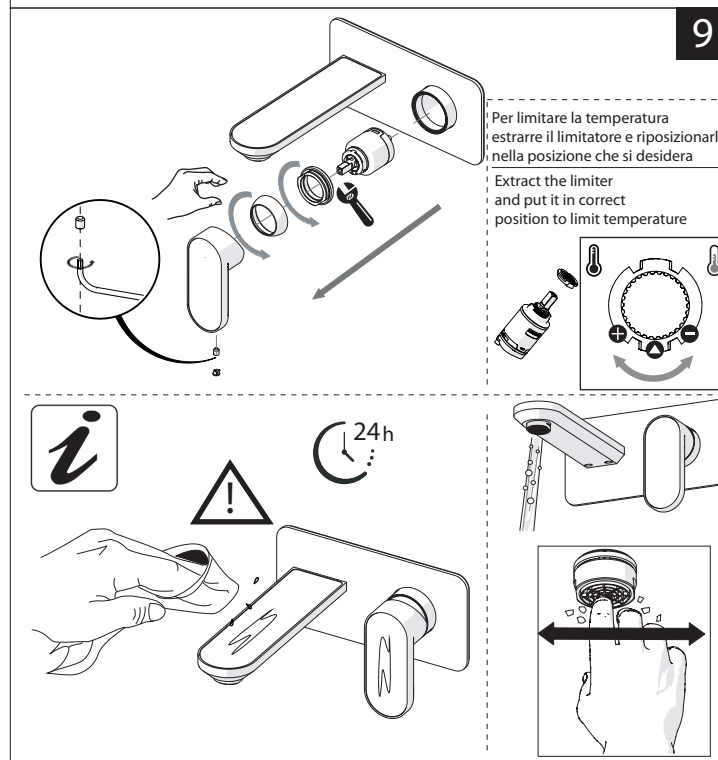

9

Per limitare la temperatura estrarre il limitatore e riposizionarlo nella posizione che si desidera
Extract the limiter and put it in correct position to limit temperature