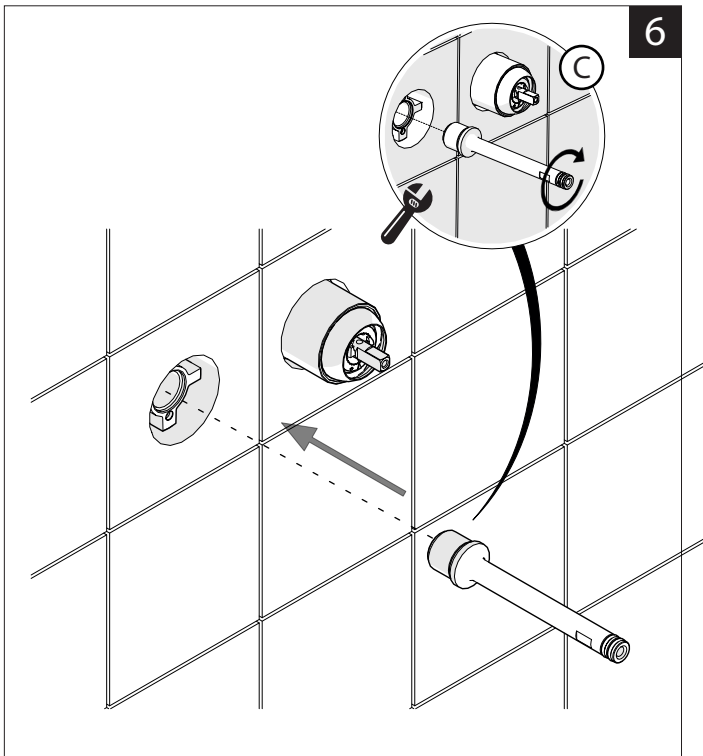

6

8

7

9

Per limitare la temperatura estrarre il limitatore e riposizionarlo nella posizione che si desidera
Extract the limiter and put it in correct position to limit temperature

DRESS

DS106198

DS106198/1

www.nobili.it

PRIMA DI INIZIARE / BEFORE STARTING

	P bar		MAX 10 MIN 0,5		5		T °C		MAX 80		65 45

PULIZIA / CLEANING

ACQUA WATER	NO VERNICIATO NO PAINTED	MICROFIBRA MICROFIBER	SPUGNA SPONGE	DETERGENTI DETERGENT
	PER VERNICIATO FOR PAINTED			
ACQUA E SAPONE WATER AND SOAP