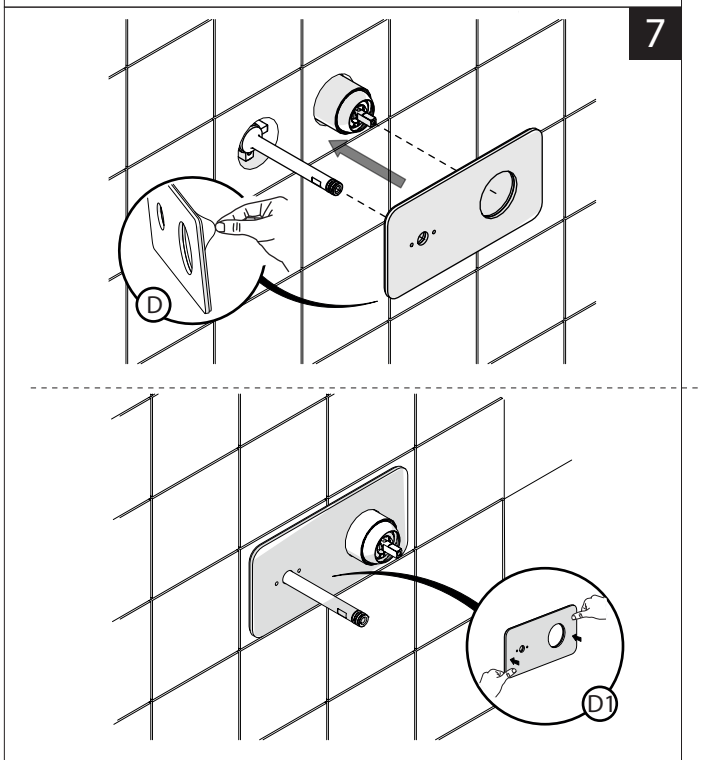

6

8

7

9

Per limitare la temperatura estrarre il limitatore e riposizionarlo nella posizione che si desidera
Extract the limiter and put it in correct position to limit temperature

DRESS

DS106198

DS106198/1

www.nobili.it

PRIMA DI INIZIARE / BEFORE STARTING

	P bar		MAX 10 MIN 0,5		5		T °C		MAX 80		65 45

PULIZIA / CLEANING

ACQUA WATER	NO VERNICIATO NO PAINTED	MICROFIBRA MICROFIBER	SPUGNA SPONGE	DETERGENTI DETERGENT
	PER VERNICIATO FOR PAINTED			
ACQUA E SAPONE WATER AND SOAP