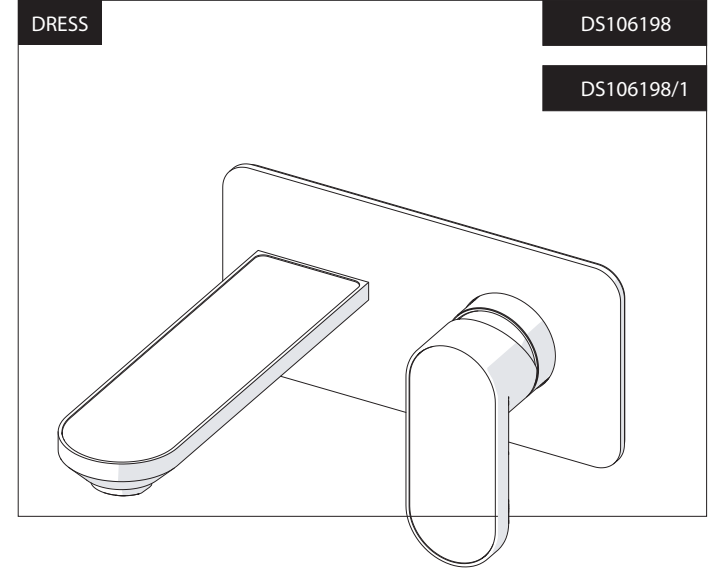

www.nobili.it

PRIMA DI INIZIARE / BEFORE STARTING

	P	bar	0,5 MIN	MAX 10	1	5		T	°C	MAX 80	65	45

PULIZIA / CLEANING

	ACQUA WATER			ALCOOL			MICROFIBRA MICROFIBER			SPUGNA SPONGE			DETERGENTI DETERGENT	
	PER VERNICIATO FOR PAINTED			ACQUA E SAPONE WATER AND SOAP