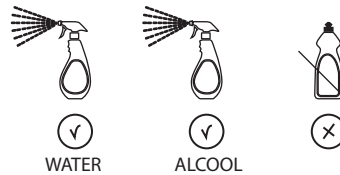

-50%

7

ON 50%

ON 100%

8

10

CLEANING

9

No limitation of temperature

Partial limitation of temperature

Maximum position Only cold water

**NOBILIS®**  
The Best Technology for Water

LP90118/1

LP90119/1

IISTRLP90118/1---STD

[www.grupponobili.it](http://www.grupponobili.it)