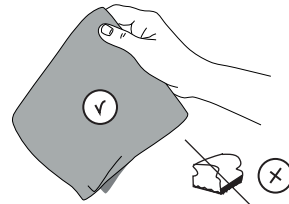

-50%

7

ON 50%

ON 100%

8

10

CLEANING

9

No limitation of temperature

Partial limitation of temperature

Maximum position Only cold water

**NOBILIS®**  
The Best Technology for Water

LP90118/1

LP90119/1

IISTRLP90118/1---STD

[www.grupponobili.it](http://www.grupponobili.it)