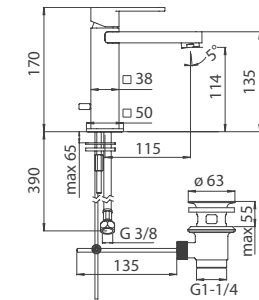

-50%

7

ON 50%

ON 100%

8

10

CLEANING

9

No limitation of temperature

Partial limitation of temperature

Maximum position Only cold water

NOBILIS®
The Best Technology for Water

LP90118/1

LP90119/1

IISTRLP90118/1---STD

www.grupponobili.it

REV2.07/2013