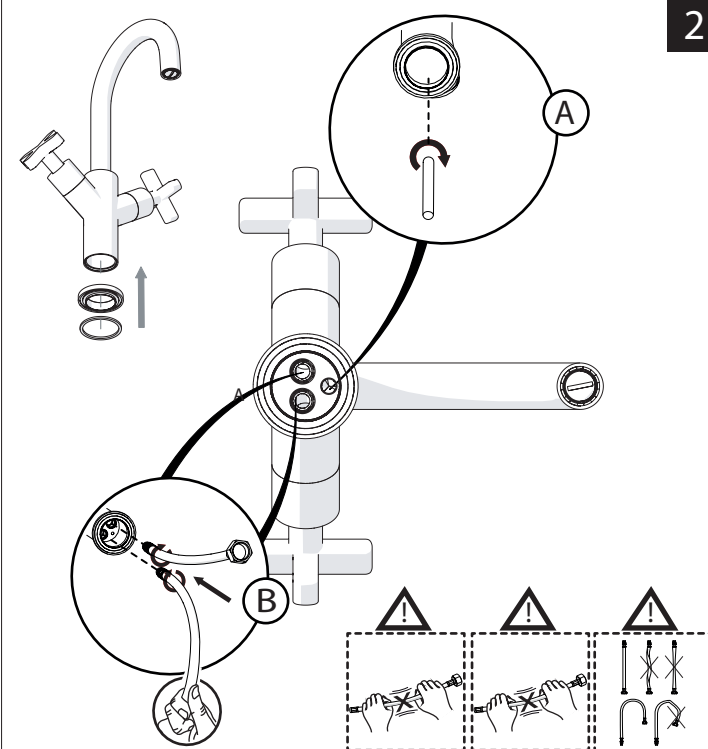

Not included / Non incluso / Non Inclus / Nie zawarty / No incluido / Nao incluido

1

2