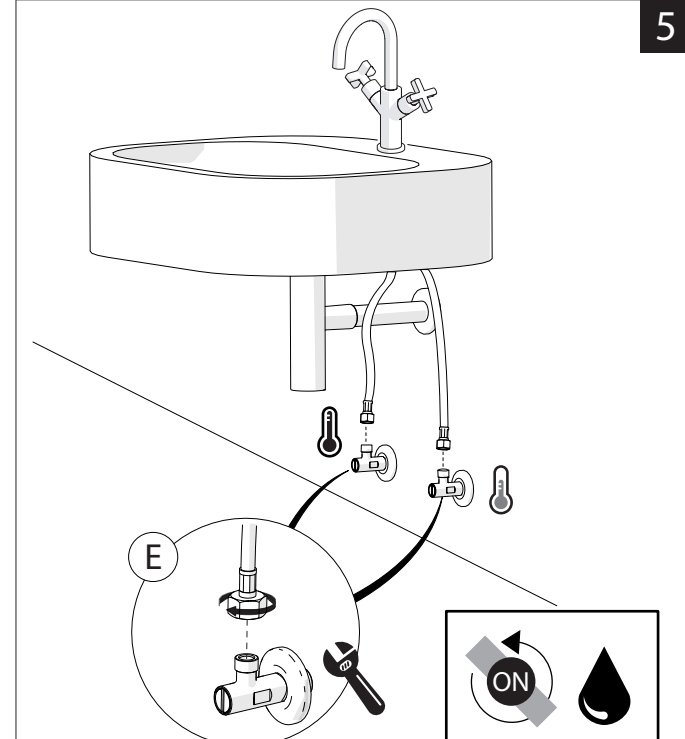

Not included / Non incluso / Non Inclus / Nie zawarty / No incluido / Nao incluido

1

2

3

4

5