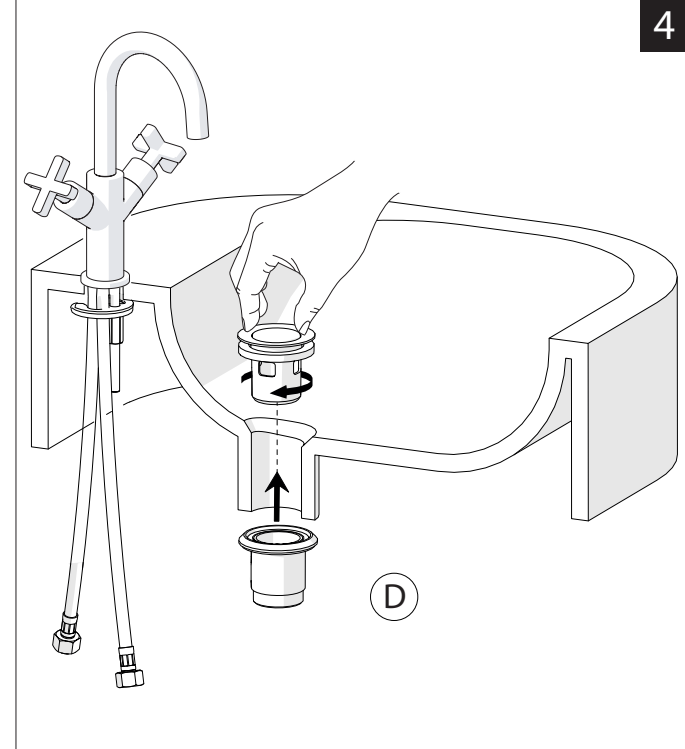

Not included / Non incluso / Non Inclus / Nie zawarty / No incluido / Nao incluido

1

2

3

4

5