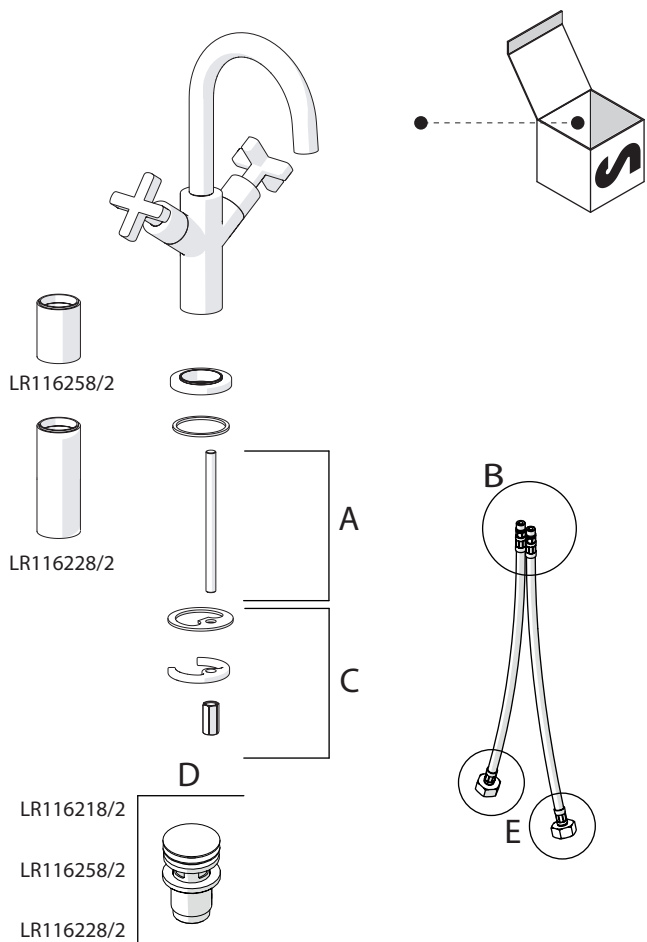

Not included / Non incluso / Non Inclus / Nie zawarty / No incluido / Nao incluido

1

2