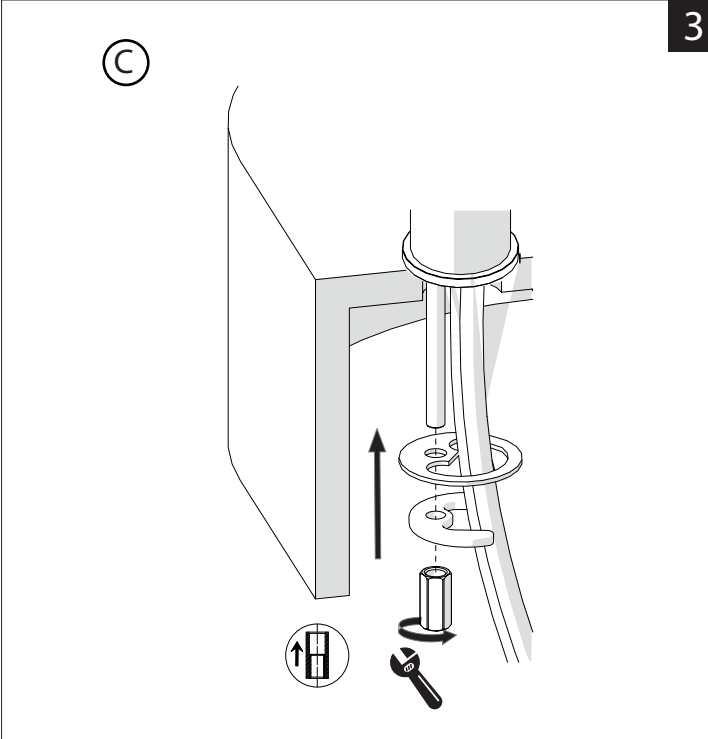

Not included / Non incluso / Non Inclus / Nie zawarty / No incluido / Nao incluido

1

2

3

4

5