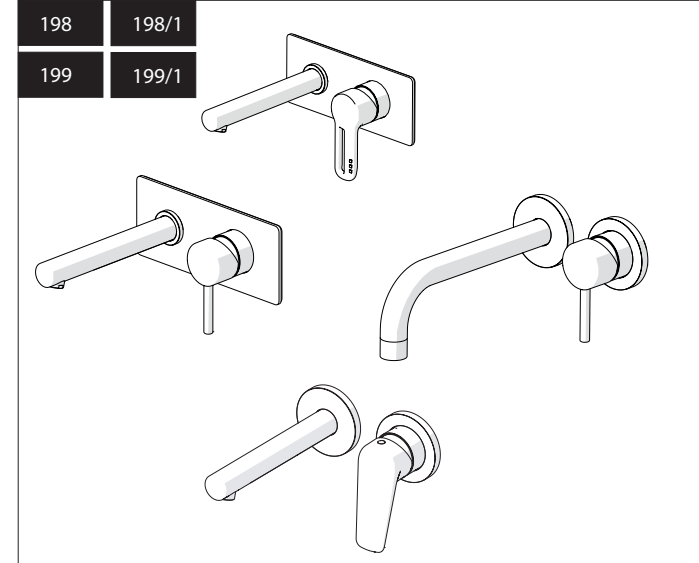

NOBILI S

www.nobili.it