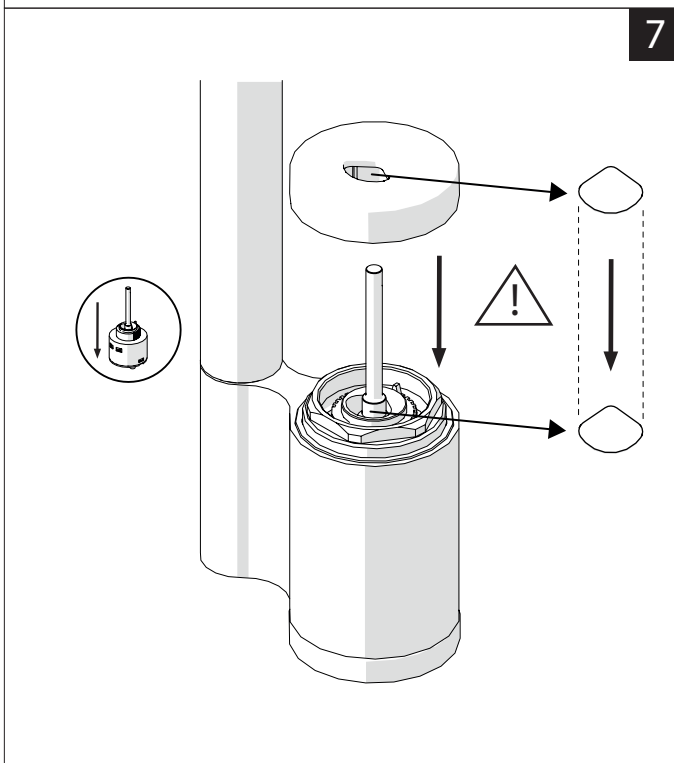

NOBILIS

PRIMA DI INIZIARE / BEFORE STARTING

PULIZIA / CLEANING

IISTROZ45113#---STD

REV3.11/2020