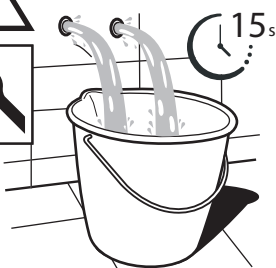

2

TOP

BLU/FREDDO
BLUE/COLD

ROSSO/CALDO
RED/HOT

MURO-WALL

FLEX INVERTITI
REVERSED FLEXIBLE

B

3