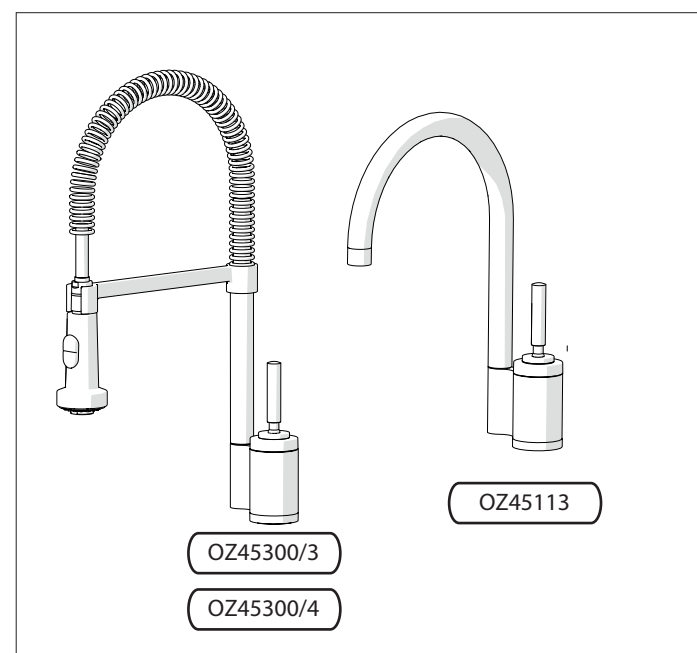

NOBILIS

PRIMA DI INIZIARE / BEFORE STARTING

PULIZIA / CLEANING

IISTROZ45113#---STD

REV3.11/2020