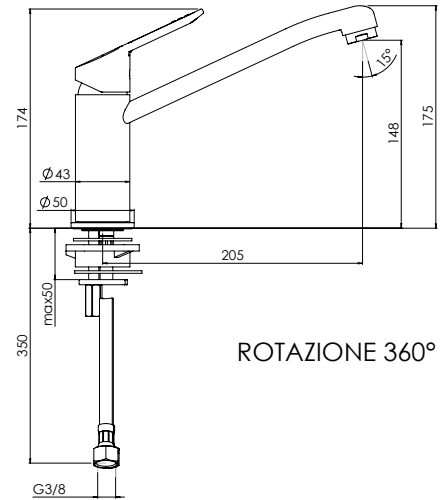

REV1.11/2013

8

10

CLEANING

ROTAZIONE 360°

No limitation of temperature

Partial limitation of temperature

Maximum position Only cold water