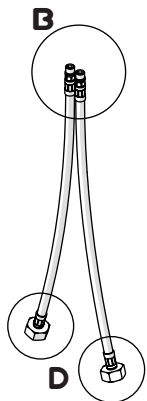

+

Not included / Non incluso / Non inclus / Nie zawarty / No incluido / Não incluido

A

C1

C

B

D

1

3

5

2

4

6