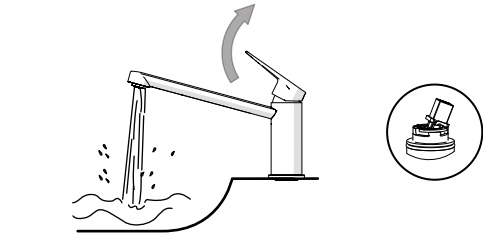

-50%

7

ON 50%

ON 100%

9

5 l/min
ECO

NOBILIA®
The Best Technology for Water

ECO

RDE0113/25

www.grupponobili.it

IISTRDE0113/25#---STD

REV1.11/2013

8

10

CLEANING

ROTAZIONE 360°

No limitation of temperature

Partial limitation of temperature

Maximum position Only cold water