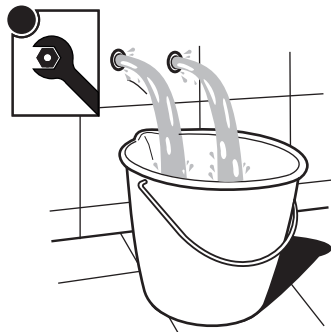

+

Not included / Non incluso / Non inclus / Nie zawarty / No incluido / Não incluido

A

C1

C

B

D

1

3

5

2

4

6