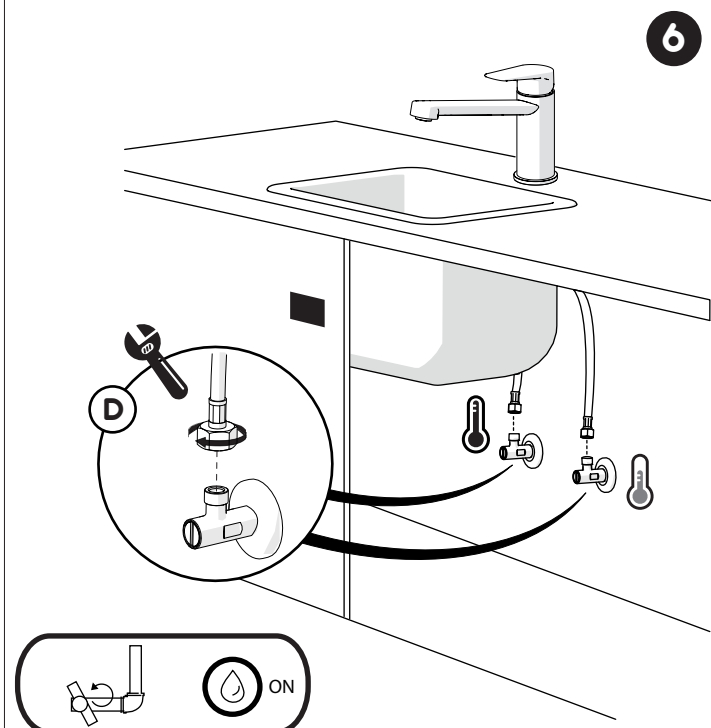

+

Not included / Non incluso / Non inclus / Nie zawarty / No incluido / Não incluido

A

C1

C

B

D

1

3

5

2

4

6