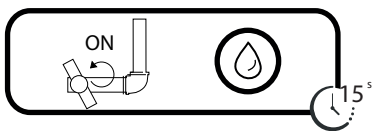

+

Not included / Non incluso / Non inclus / Nie zawarty / No incluido / Não incluido

A

C1

C

B

D

1

3

5

2

4

6