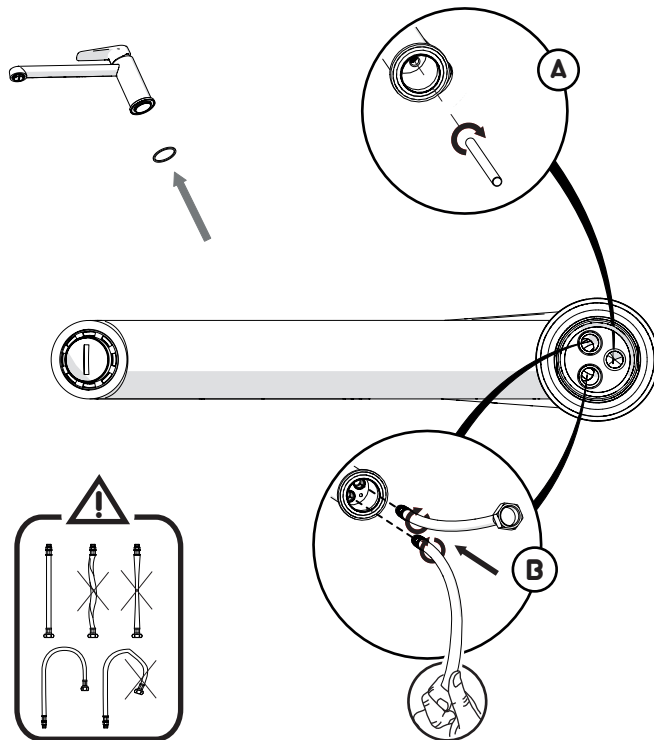

+

Not included / Non incluso / Non inclus / Nie zawarty / No incluido / Não incluido

A

C1

C

B

D

1

3

5

2

4

6