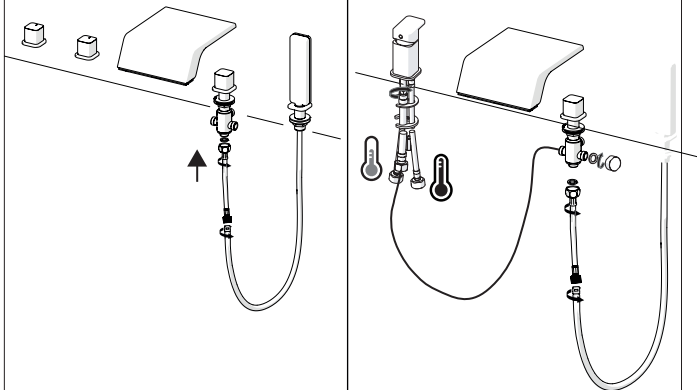

7

INSTALLAZIONE

SETTING

5 fori

5 holes

4 fori

4 holes

9

REV5.02/2023

Not included / Non incluso / Non Inclus / Nie zawarty / No incluido / Nao incluido

1

5 FORI Ø 30
5 HOLES

2

FORO BOCCA Ø 35
SPOUT HOLE

! CODICI/CODE:
WEBK204/LR
WEBK204/T1LR
WEBK204/1LR
WEBK204/1T1LR