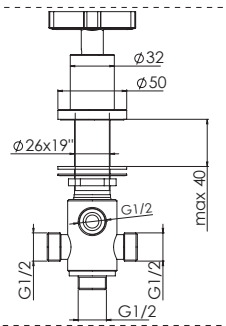

3

LIRA

LIRAT1

VELIS

SPRING

4

5

6

EX. LIRA