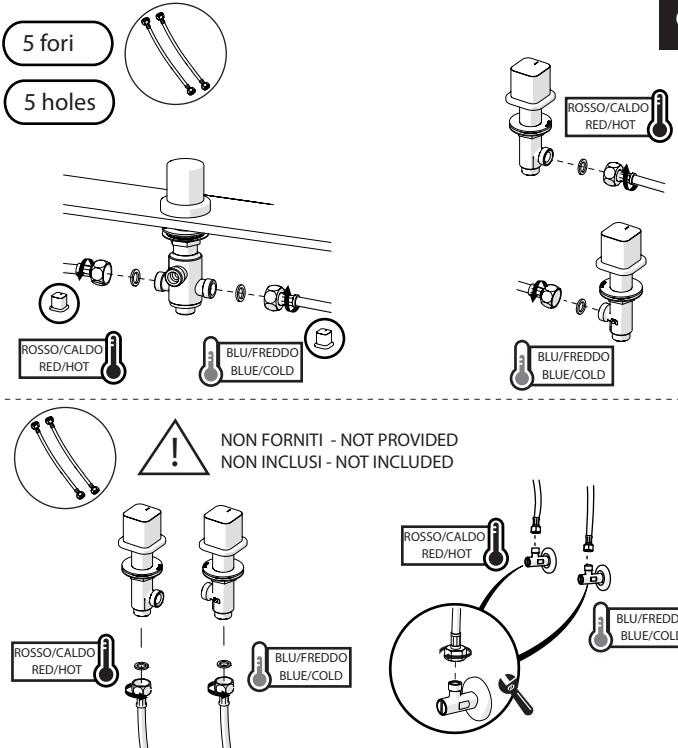

9

5 fori

5 holes