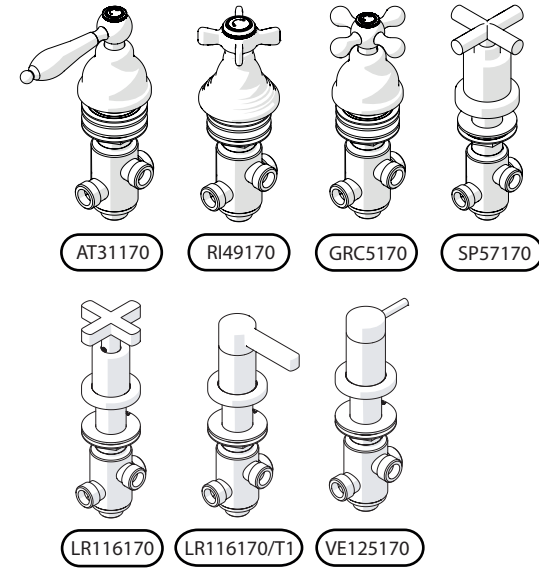

SPRING

6

8

7

INSTALLAZIONE

SETTING

5 fori

5 holes

4 fori

4 holes

9

5 fori

5 holes

NOBILI

170

www.nobili.it

PRIMA DI INIZIARE / BEFORE STARTING

PULIZIA / CLEANING

IISTR00170/C#---STD

REV5.02/2023