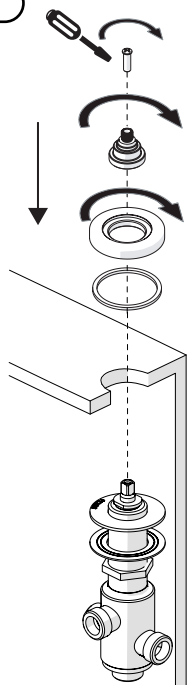

Not included / Non incluso / Non Inclus / Nie zawarty / No incluido / Nao incluido

1

ANTICA RITZ GRAZIA

3

LIRA

LIRAT1

VELIS

SPRING

4

5

6

EX. LIRA

2

4

LIRA

5

VELIS

ANTICA

GRAZIA

RITZ

3