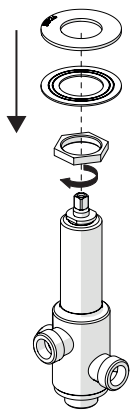

4

5

6

EX. LIRA

2

4

LIRA

5

7

INSTALLAZIONE

SETTING

5 fori

5 holes

4 fori

4 holes

9

REV5.02/2023

Not included / Non incluso / Non Inclus / Nie zawarty / No incluido / Nao incluido

1

5 FORI Ø 30
5 HOLES

2

FORO BOCCA Ø 35
SPOUT HOLE

! CODICI/CODE:
WEBK204/LR
WEBK204/T1LR
WEBK204/1LR
WEBK204/1T1LR