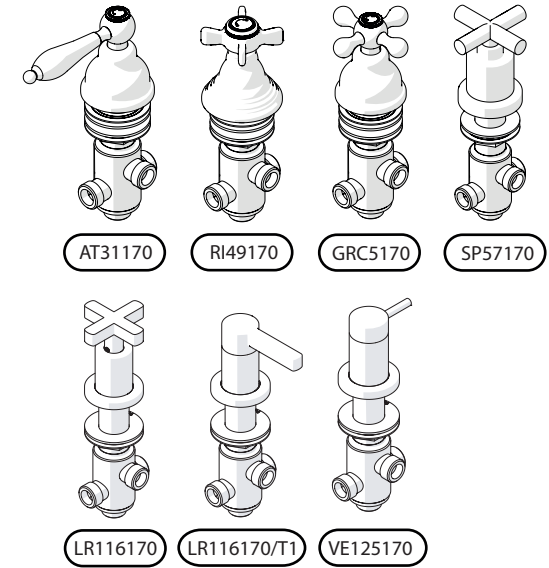

EX. LIRA

2

3

4

5

SPRING

6

8

NOBILI

170

7

INSTALLAZIONE

SETTING

5 fori

5 holes

4 fori

REV5.02/2023

Not included / Non incluso / Non Inclus / Nie zawarty / No incluido / Nao incluido

1

5 FORI Ø 30
5 HOLES

2

FORO BOCCA Ø 35
SPOUT HOLE

! CODICI/CODE:
WEBK204/LR
WEBK204/T1LR
WEBK204/1LR
WEBK204/1T1LR