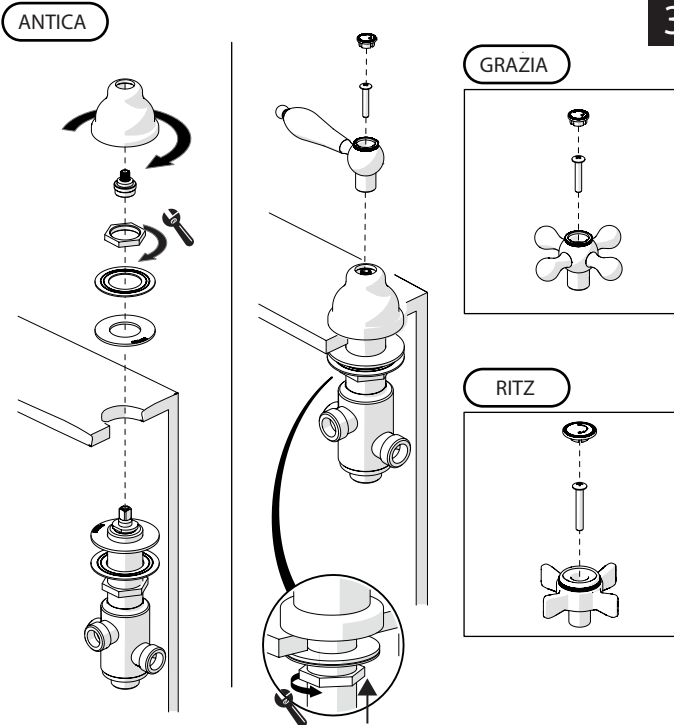

Not included / Non incluso / Non Inclus / Nie zawarty / No incluido / Nao incluido

1

ANTICA RITZ GRAZIA

3

LIRA LIRA T1 VELIS SPRING

4

5

6

EX. LIRA

2

3

4

5