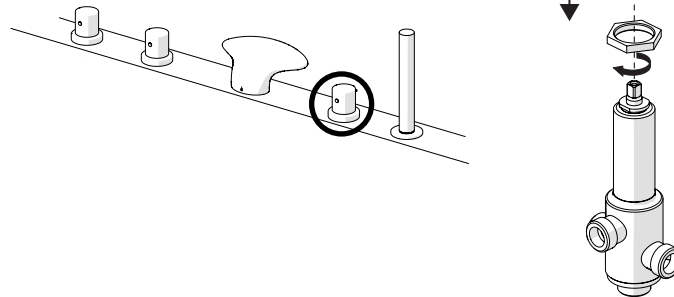

Not included / Non incluso / Non Inclus / Nie zawarty / No incluido / Nao incluido

1

ANTICA RITZ GRAZIA

3

LIRA LIRA T1 VELIS SPRING

4

5

6

EX. LIRA

2

3

4

5