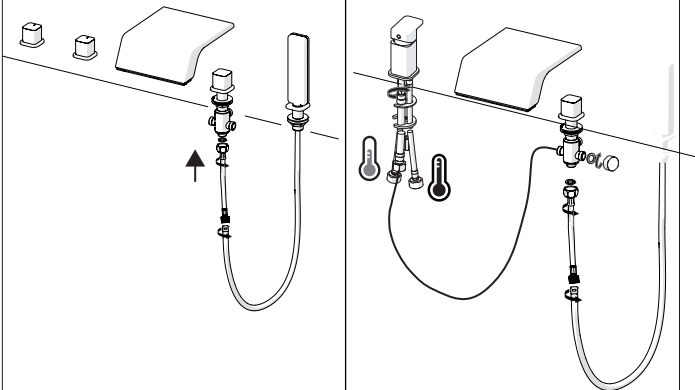

7

INSTALLAZIONE

SETTING

5 fori

5 holes

4 fori

4 holes