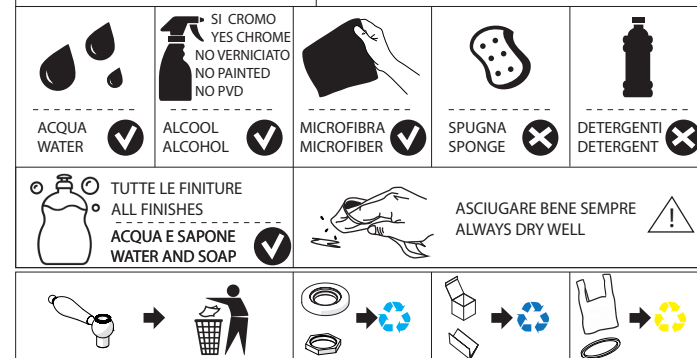

4 holes

9

5 fori

5 holes

www.nobili.it

PRIMA DI INIZIARE / BEFORE STARTING

PULIZIA / CLEANING

IISTR00170/C#---STD

REV5.02/2023

Not included / Non incluso / Non Inclus / Nie zawarty / No incluido / Nao incluido

1

5 FORI Ø 30
5 HOLES

2

FORO BOCCA Ø 35
SPOUT HOLE

! CODICI/CODE:
WEBK204/LR
WEBK204/T1LR
WEBK204/1LR
WEBK204/1T1LR