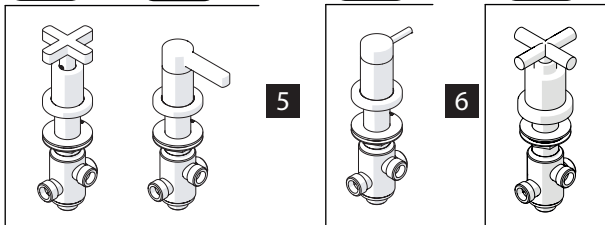

Not included / Non incluso / Non Inclus / Nie zawarty / No incluido / Nao incluido

1

ANTICA RITZ GRAZIA

3

LIRA LIRA T1 VELIS SPRING

4

5

6

EX. LIRA