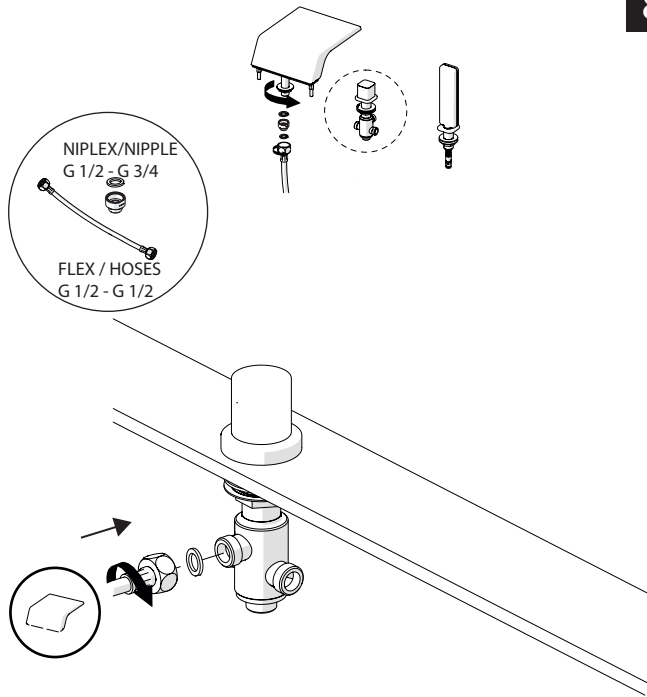

NOBILI

170

7

INSTALLAZIONE

SETTING

5 fori

5 holes

4 fori

REV5.02/2023

Not included / Non incluso / Non Inclus / Nie zawarty / No incluido / Nao incluido

1

5 FORI Ø 30
5 HOLES

2

FORO BOCCA Ø 35
SPOUT HOLE

! CODICI/CODE:
WEBK204/LR
WEBK204/T1LR
WEBK204/1LR
WEBK204/1T1LR