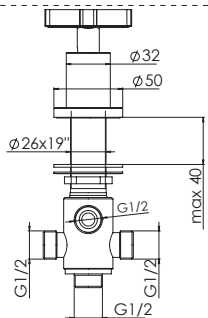

Not included / Non incluso / Non Inclus / Nie zawarty / No incluido / Nao incluido

1

ANTICA RITZ GRAZIA

3

LIRA LIRA T1 VELIS SPRING

4

5

6

EX. LIRA

2

3

4

5