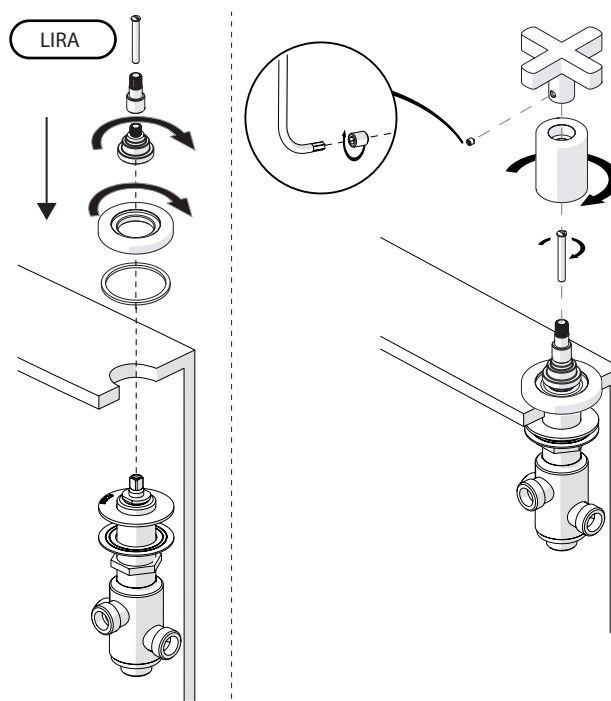

Not included / Non incluso / Non Inclus / Nie zawarty / No incluido / Nao incluido

1

ANTICA RITZ GRAZIA

3

LIRA LIRA T1 VELIS SPRING

4

5

6

EX. LIRA

2

3

4

5