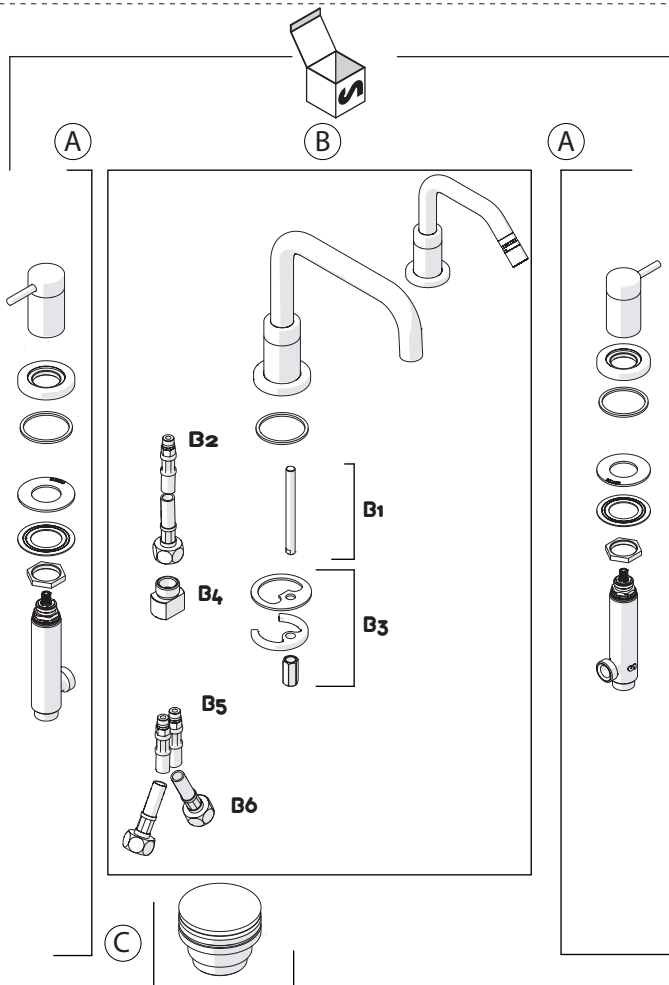

Not included / Non incluso / Non Inclus / Nie zawarty / No incluido / Nao incluido

1

2