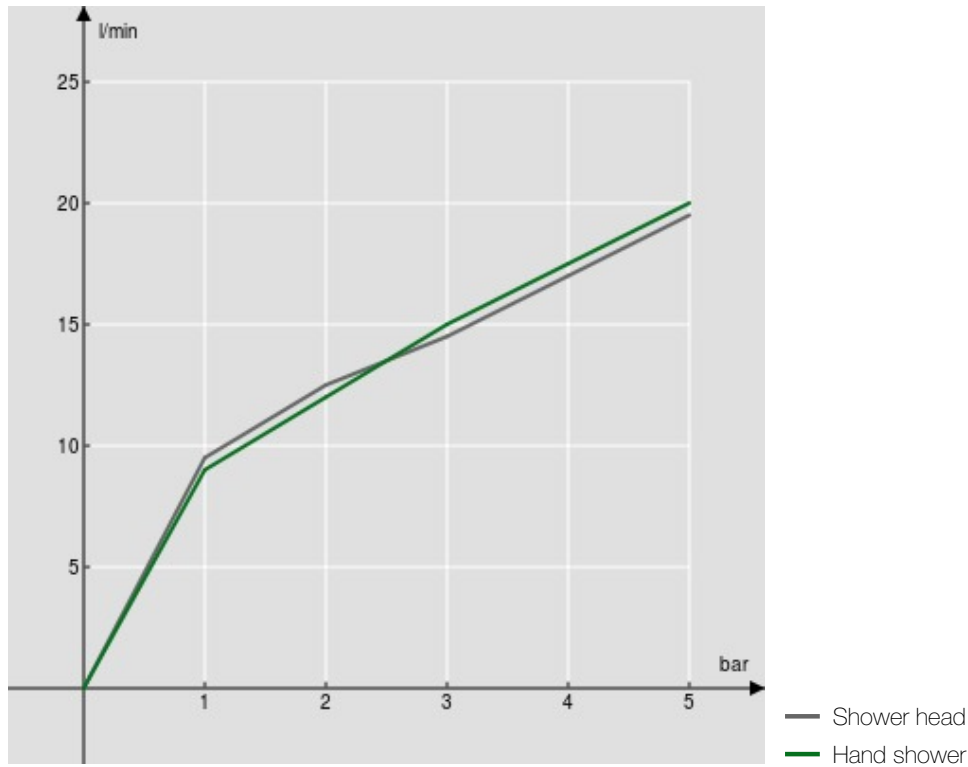

SPECIFICATIONS

External single control

Chrome

Swivel shower head ø 200 mm abs

Anti limescale system

Sliding swivel hand shower support

Single jet hand shower and 150 cm hose

50% two step cartridge for water saving

Packaging: 117 x 42 x 8,5 cm / 0,04177 m³ / 6,68 kg

FLOW RATE DIAGRAM: HOT/COLD WATER

FLOW RATE DIAGRAM: MIXED WATER