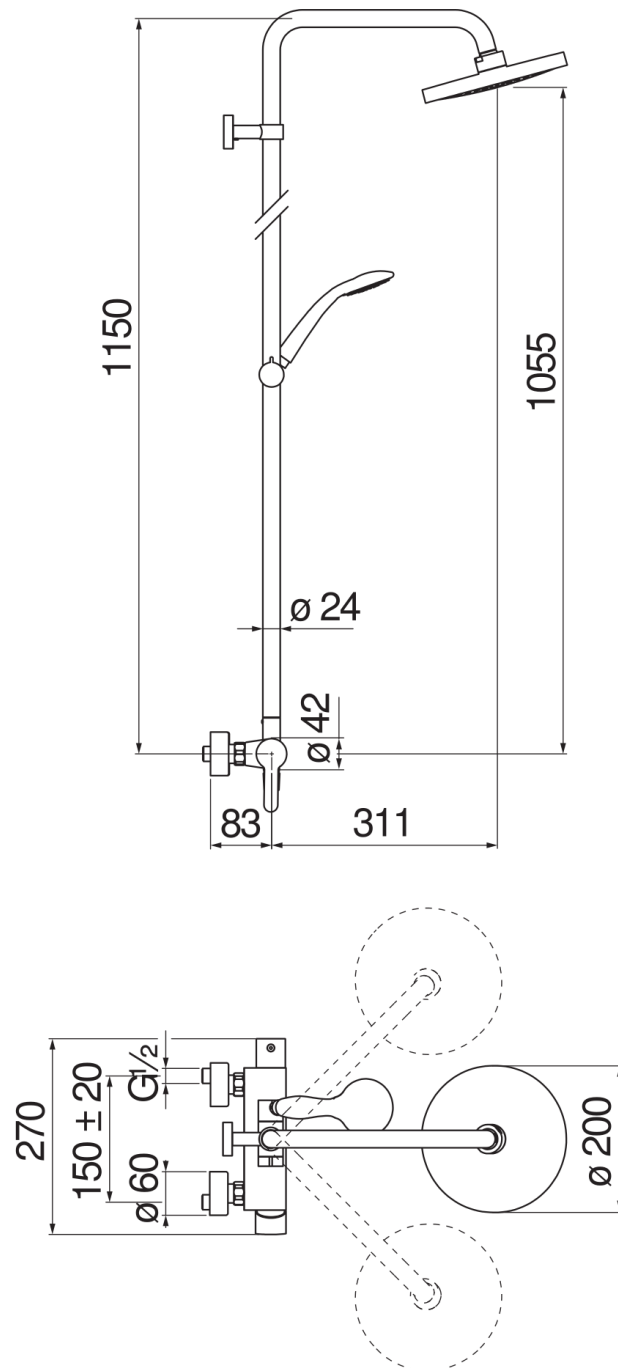

SPECIFICATIONS

External single control

Chrome

Swivel shower head ø 200 mm abs

Anti limescale system

Sliding swivel hand shower support

Single jet hand shower and 150 cm hose

50% two step cartridge for water saving

Packaging: 117 x 42 x 8,5 cm / 0,04177 m³ / 6,68 kg

FLOW RATE DIAGRAM: HOT/COLD WATER

FLOW RATE DIAGRAM: MIXED WATER