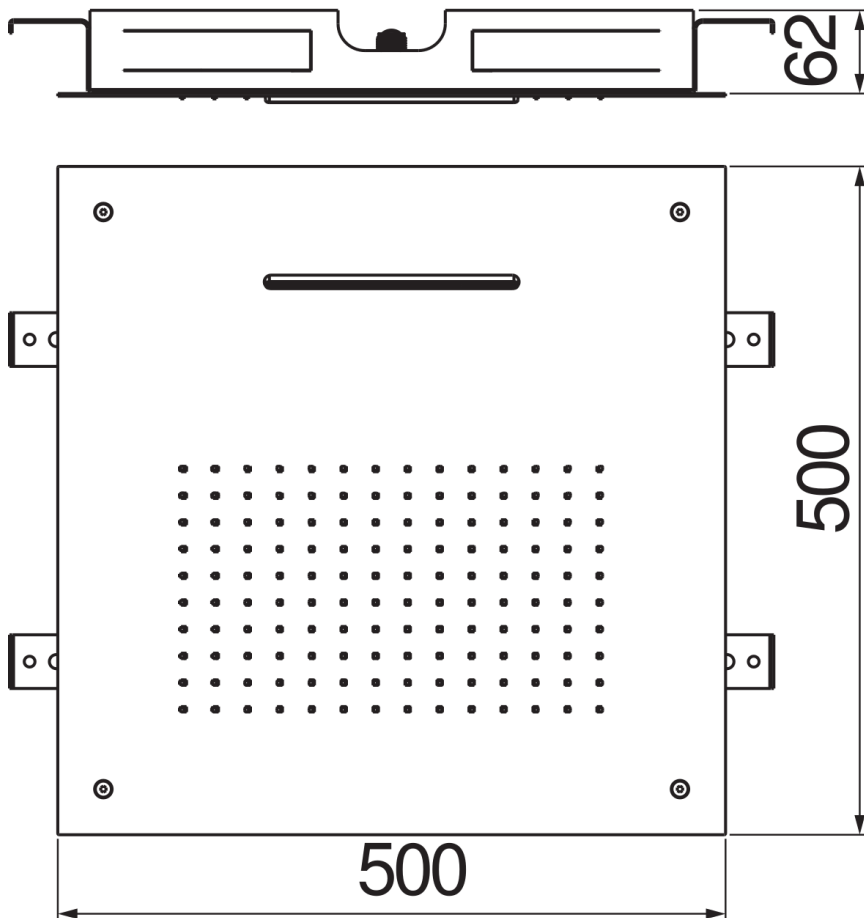

SPECIFICATIONS

Soffione a incasso (Inox)

Chrome

Dimensions 500 x 500 mm

2-way inlet

Rain jet

Cascade jet

Packaging: 59 x 59 x 11,5 cm / 0,04003 m<sup>3</sup> / 10,27 kg

FLOW RATE DIAGRAM: HOT/COLD WATER