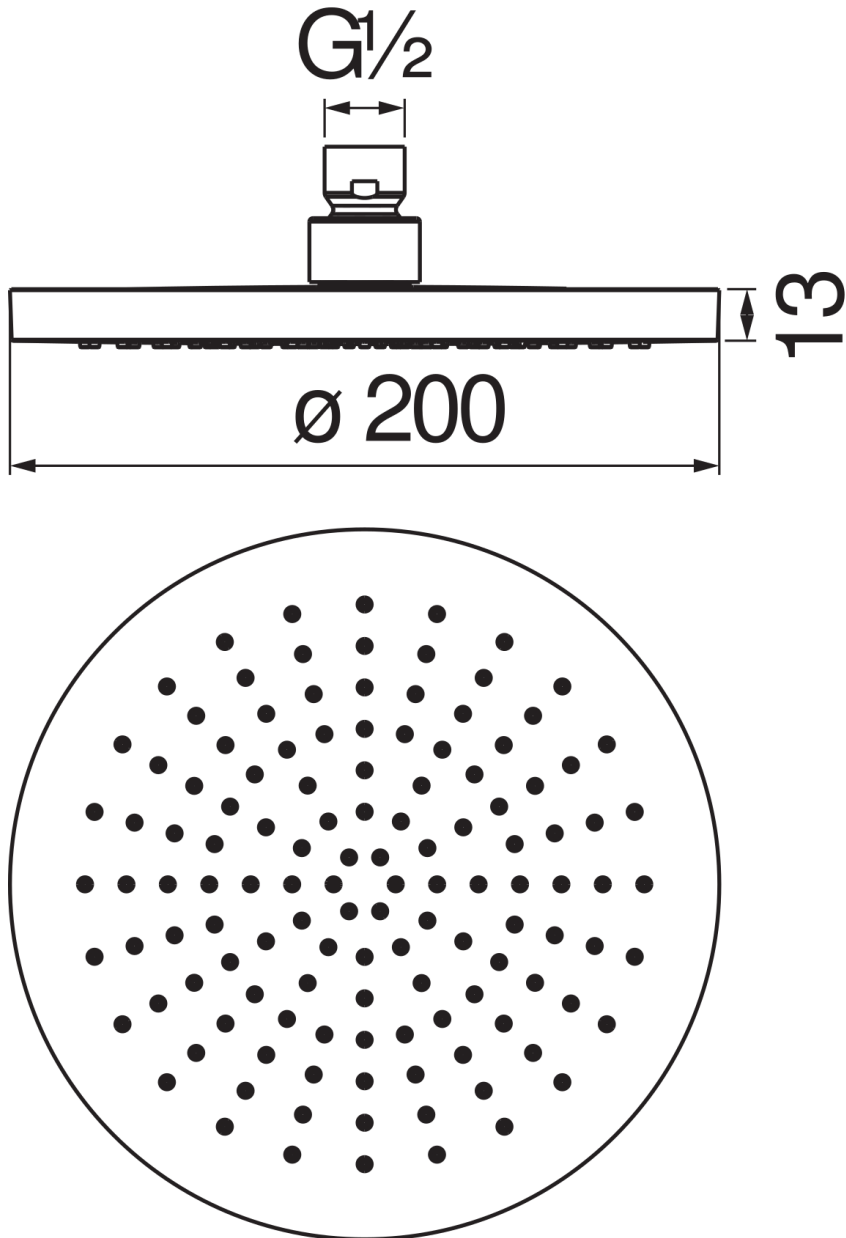

SPECIFICATIONS

Swivel shower head

Inox

Dimension \varnothing 200 mm

Rain jet

Packaging: 24 x 25,5 x 7,5 cm / 0,00459 m³ / 1,009 kg

FLOW RATE DIAGRAM: HOT/COLD WATER