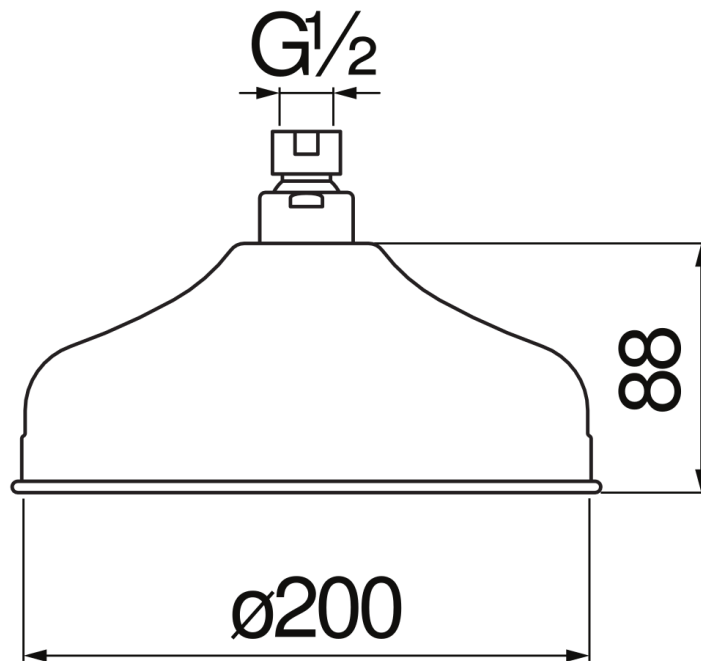

SPECIFICATIONS

Swivel shower head (Brass)

Chrome

Dimension  $\varnothing$  200 mm

Rain jet

Packaging: 23 x 23 x 14 cm / 0,007406 m<sup>3</sup> / 0,83 kg

FLOW RATE DIAGRAM: HOT/COLD WATER