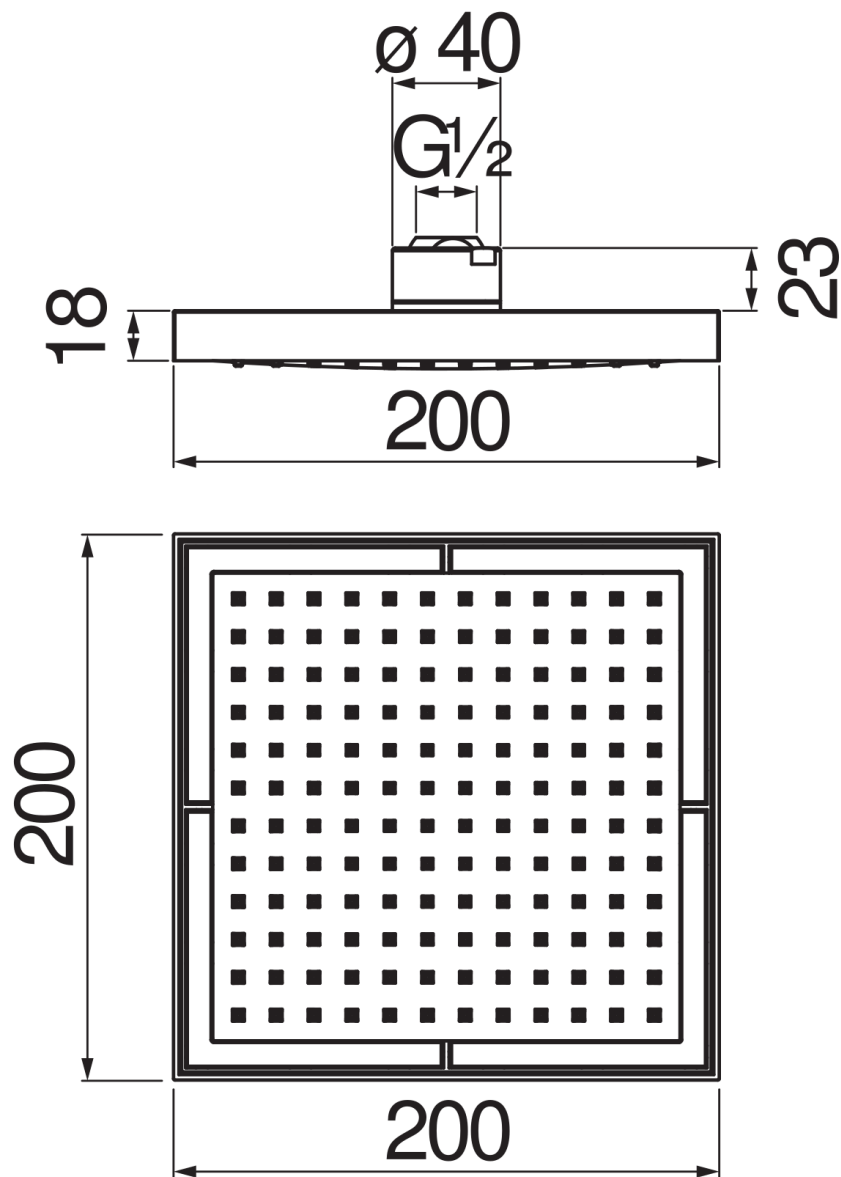

SPECIFICATIONS

Swivel shower head (Abs)

Chrome

Dimension 200 x 200 mm

Rain jet

Packaging: 24 x 25 x 8 cm / 0,0048 m³ / 1,77 kg

FLOW RATE DIAGRAM: HOT/COLD WATER