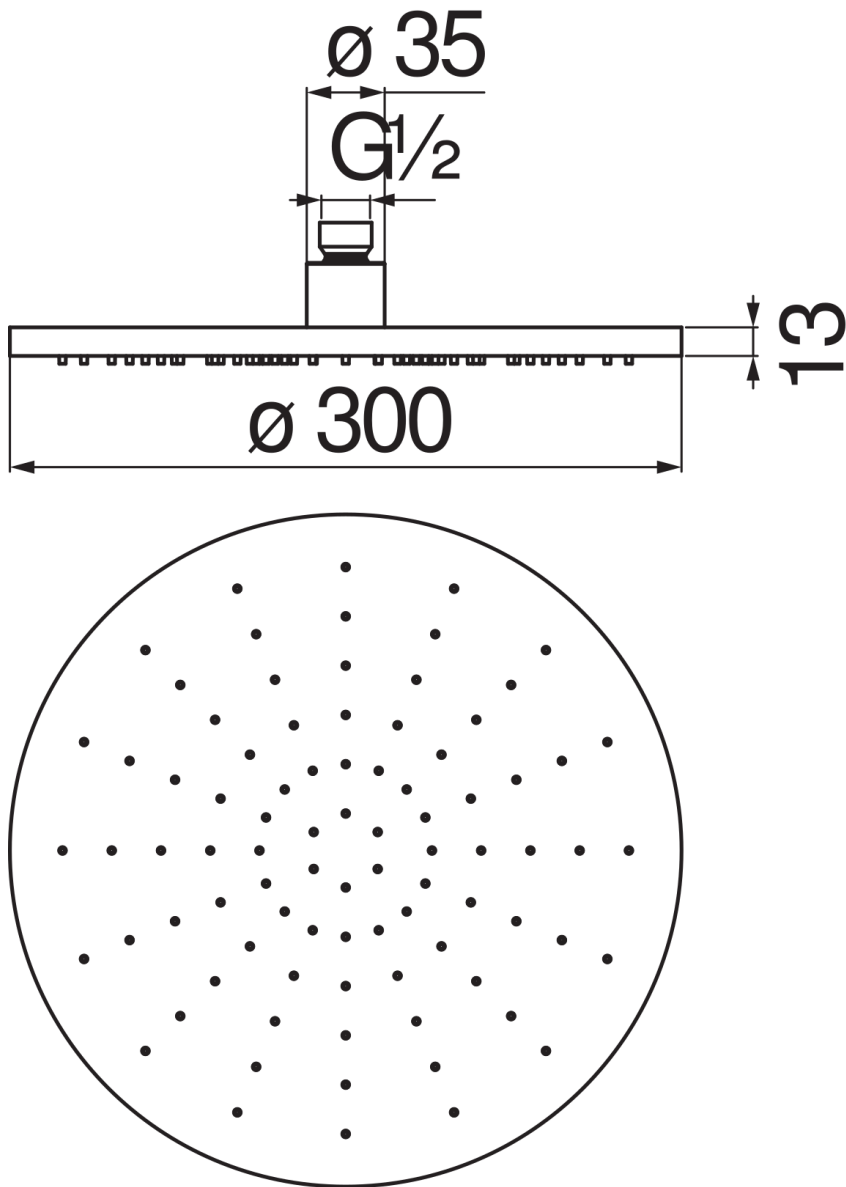

SPECIFICATIONS

Swivel shower head (Abs)

Polar white

Dimension \varnothing 300 mm

Rain jet

Packaging: 32 x 32 x 7,5 cm / 0,00768 m³ / 2,4 kg

FLOW RATE DIAGRAM: HOT/COLD WATER