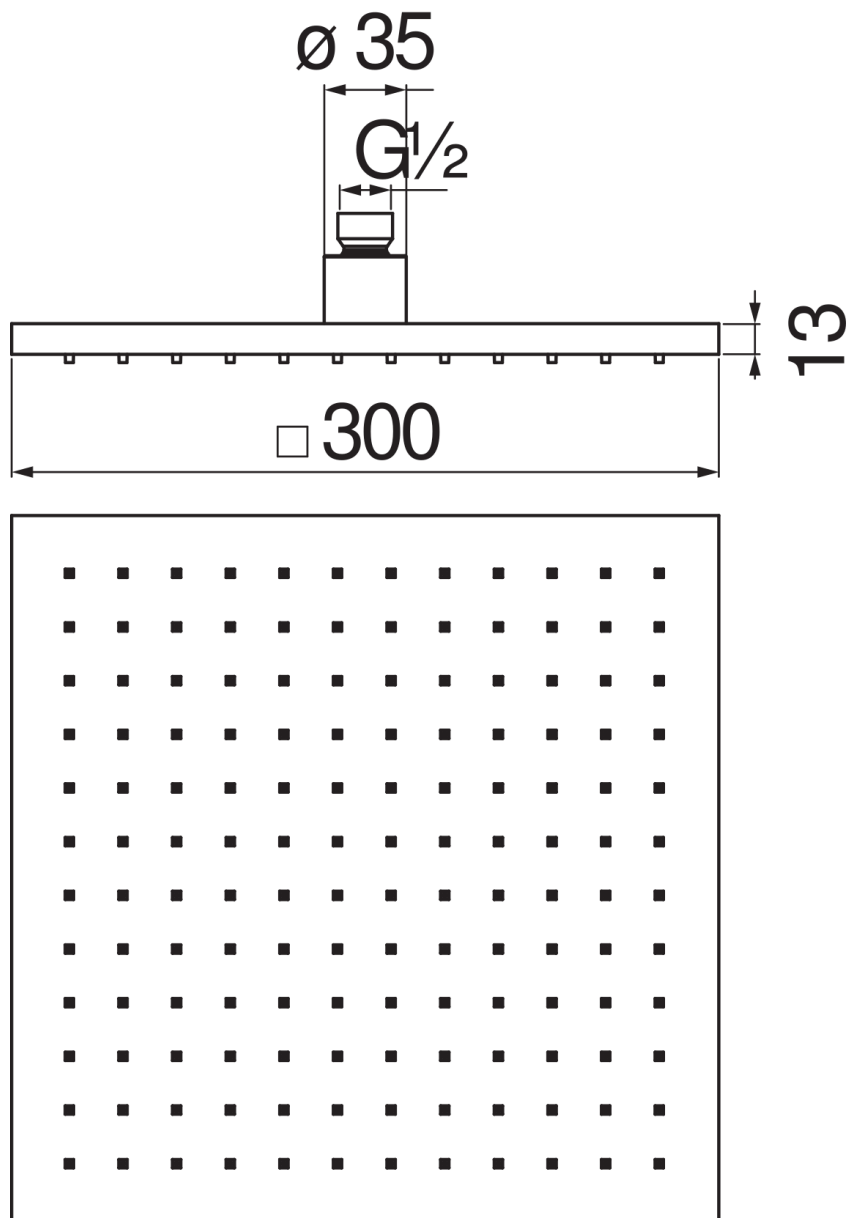

SPECIFICATIONS

Swivel shower head (Abs)

Chrome

Dimension 300 x 300 mm

Rain jet

Packaging: 37 x 34,5 x 9,5 cm / 0,012126 m³ / 2,91 kg

FLOW RATE DIAGRAM: HOT/COLD WATER