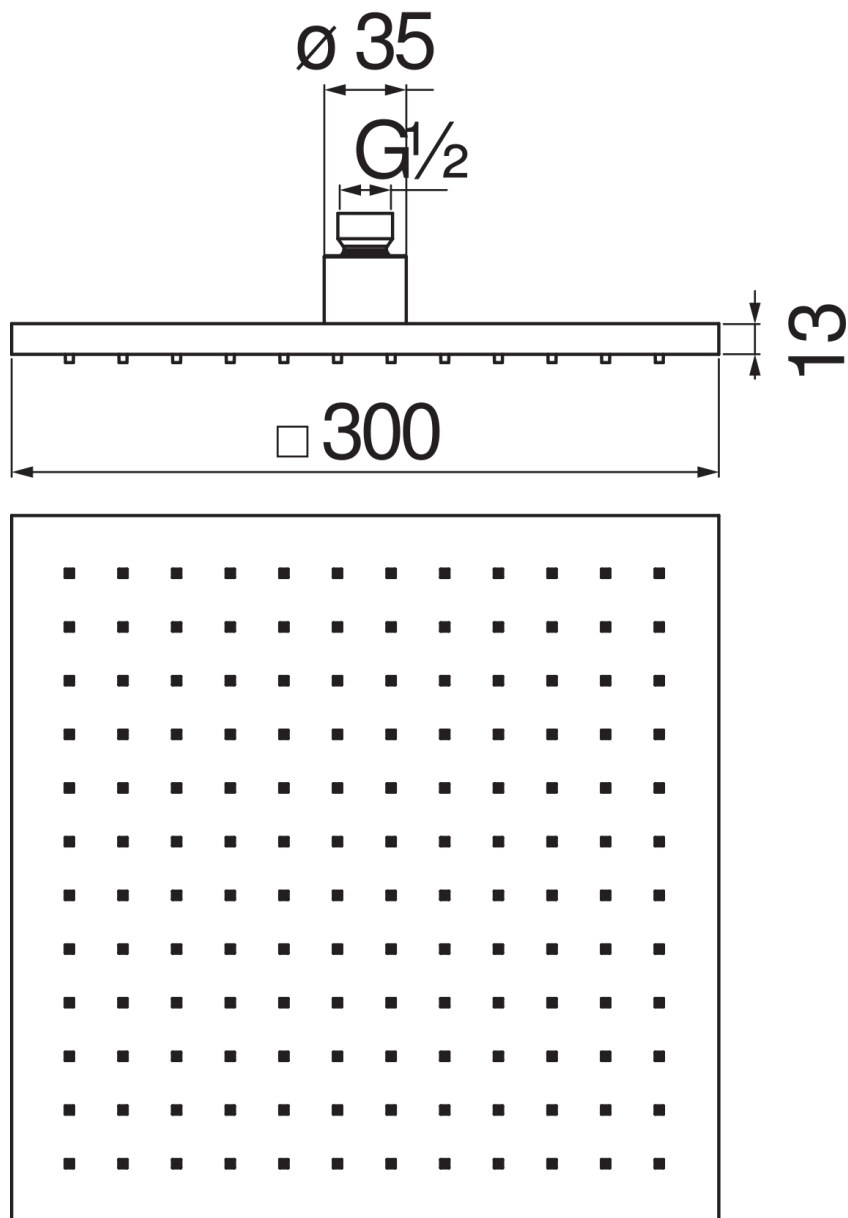

SPECIFICATIONS

Swivel shower head (Abs)

Inox

Dimension 300 x 300 mm

Rain jet

Packaging: 37 x 34,5 x 9,5 cm / 0,012126 m<sup>3</sup> / 2,91 kg

FLOW RATE DIAGRAM: HOT/COLD WATER