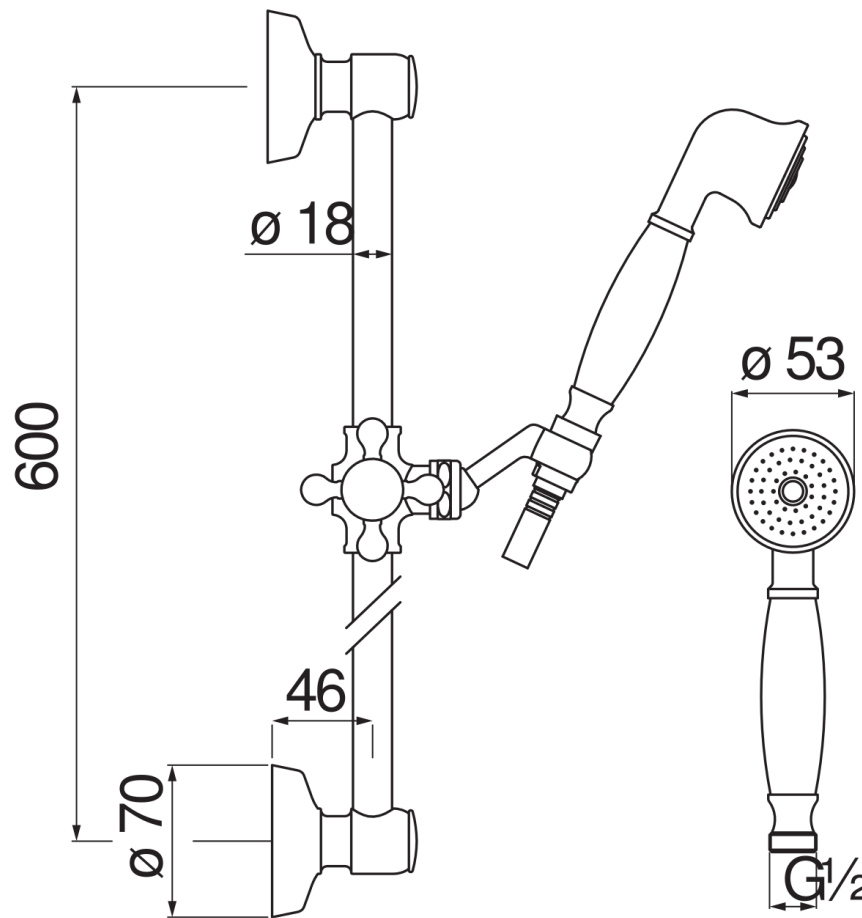

SPECIFICATIONS

Wall rail

Chrome

Sliding swivel hand shower support

Single jet hand shower and 150 cm hose

Packaging: 70 x 15 x 9 cm / 0,00945 m³ / 1,8 kg

FLOW RATE DIAGRAM: HOT/COLD WATER