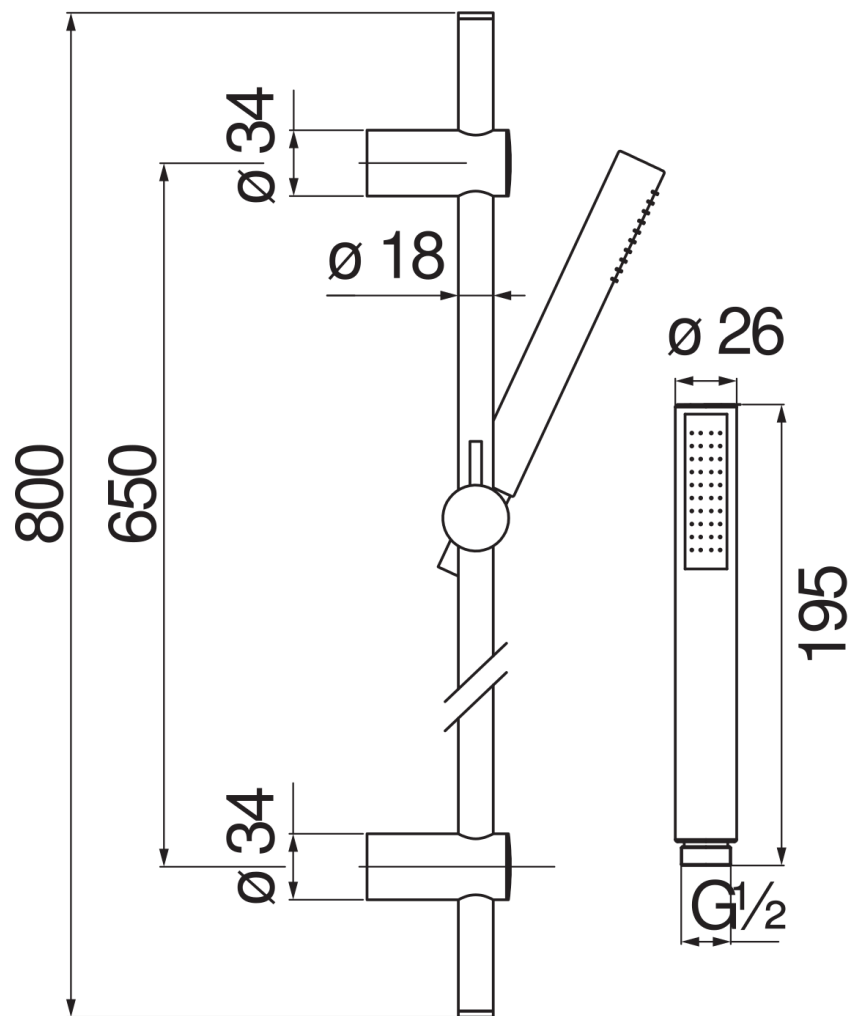

SPECIFICATIONS

Wall rail

Chrome

Sliding swivel hand shower support

Single jet hand shower and 150 cm hose

Packaging: 0,92 kg

FLOW RATE DIAGRAM: HOT/COLD WATER

— Hand shower