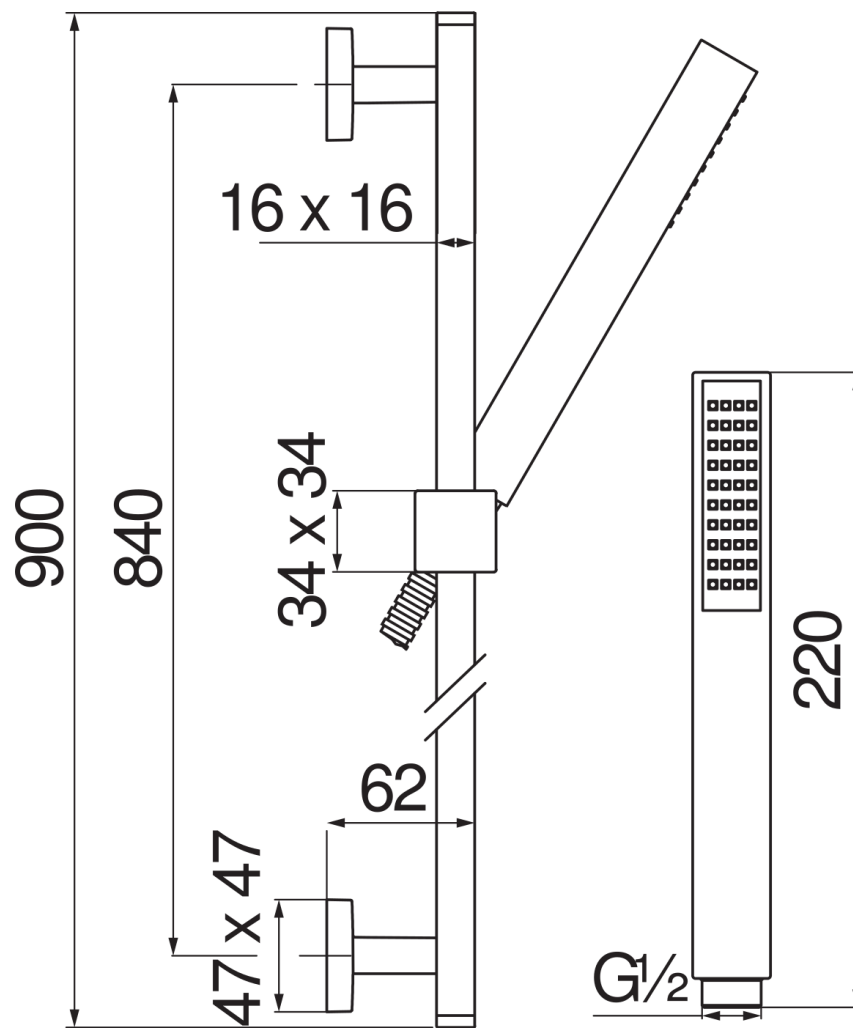

SPECIFICATIONS

Wall rail

Velvet black

Sliding swivel hand shower support

Single jet hand shower and 150 cm hose

Packaging: 1 kg

FLOW RATE DIAGRAM: HOT/COLD WATER

— Hand shower