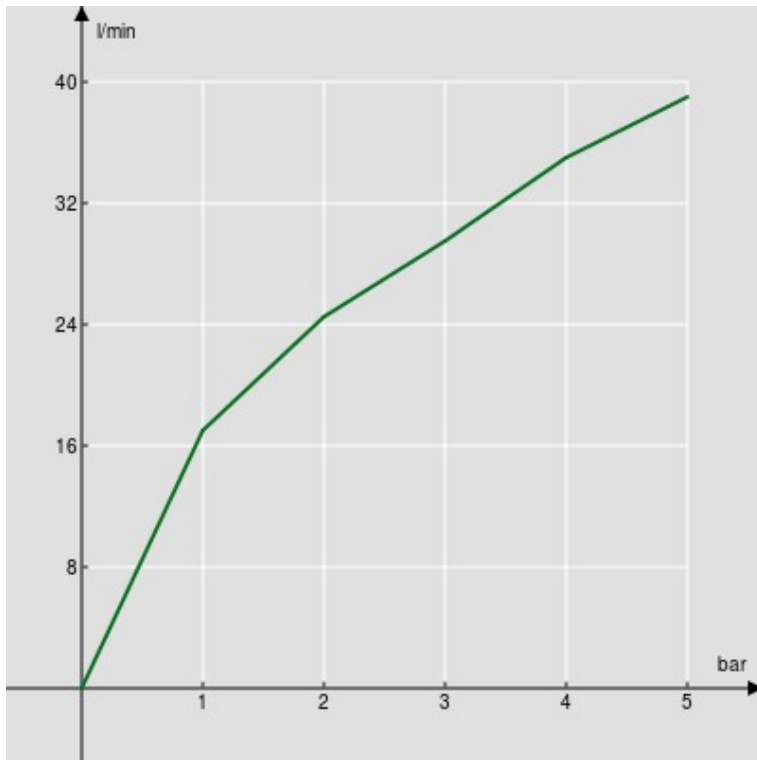

SPECIFICATIONS

Wall rail

Velvet black

Sliding swivel hand shower support

Single jet hand shower and 150 cm hose

Packaging: 1 kg

FLOW RATE DIAGRAM: HOT/COLD WATER

— Hand shower