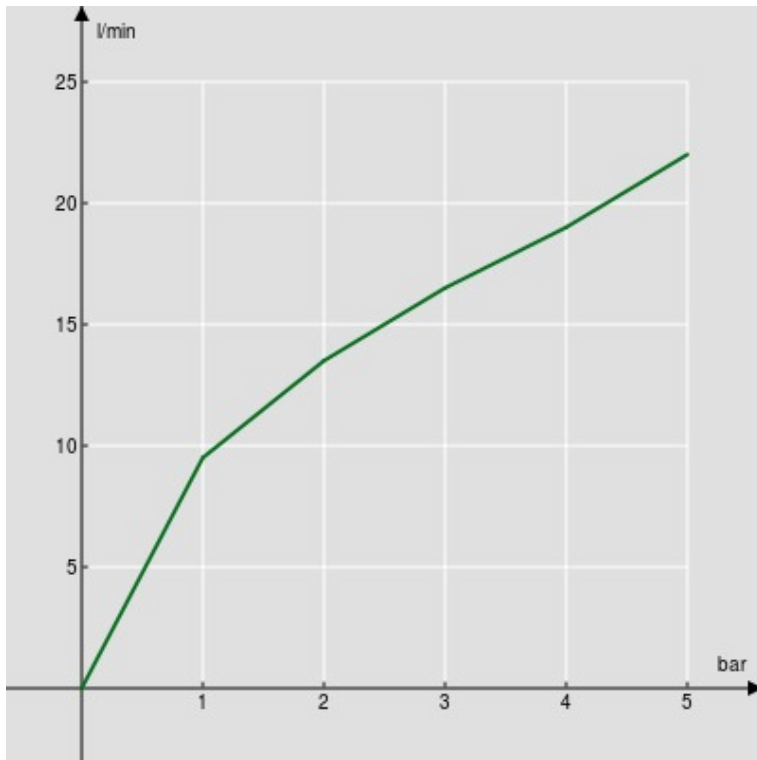

SPECIFICATIONS

Wall rail with 1/2" water connection

Chrome

Sliding swivel hand shower support

Single jet hand shower and 150 cm hose

Packaging: 102 x 15,7 x 8,3 cm / 0,013291 m<sup>3</sup> / 2,4 kg

FLOW RATE DIAGRAM: HOT/COLD WATER