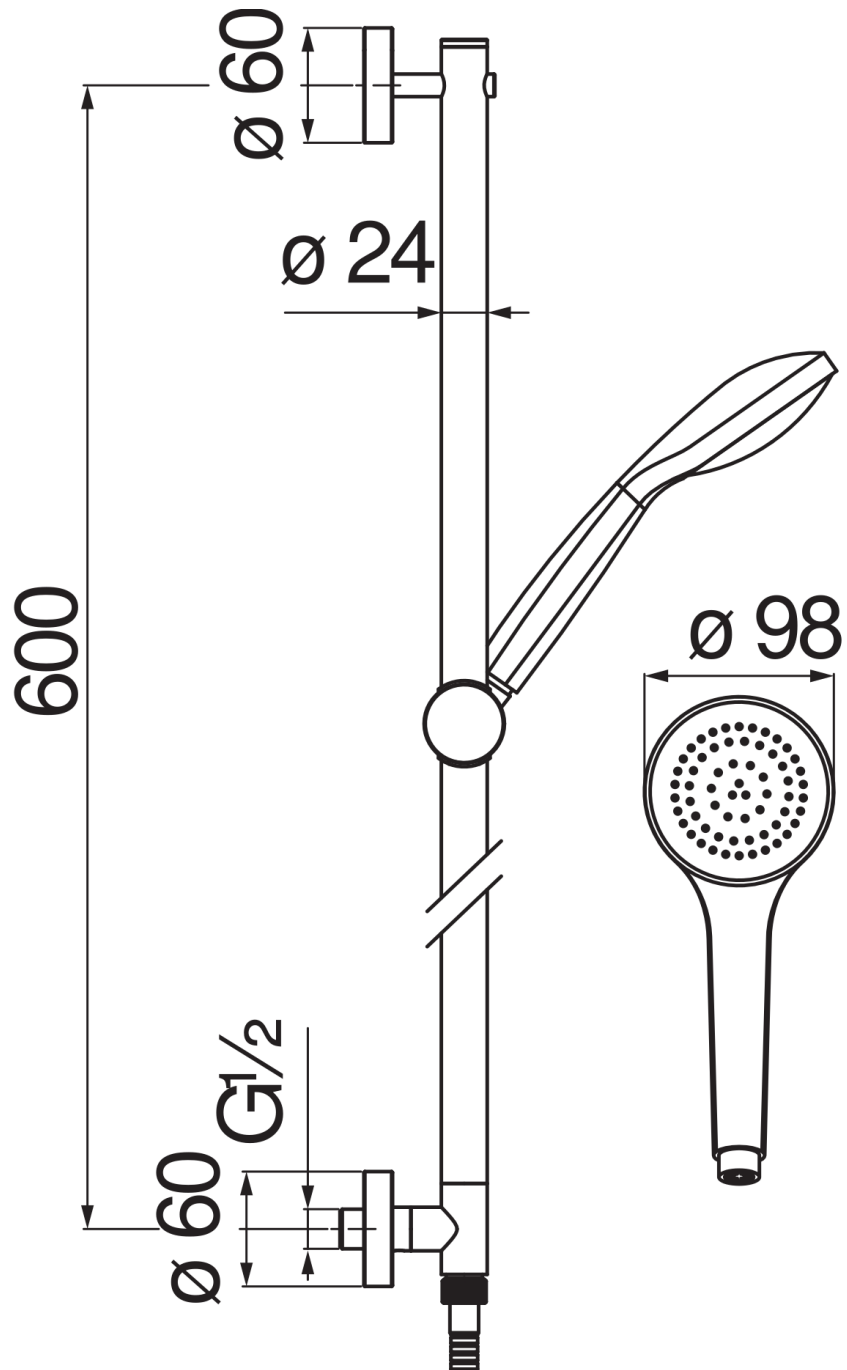

SPECIFICATIONS

Wall rail with 1/2" water connection

Chrome

Sliding swivel hand shower support

Single jet hand shower and 150 cm hose

Packaging: 102 x 15,7 x 8,3 cm / 0,013291 m³ / 2,2 kg

FLOW RATE DIAGRAM: HOT/COLD WATER