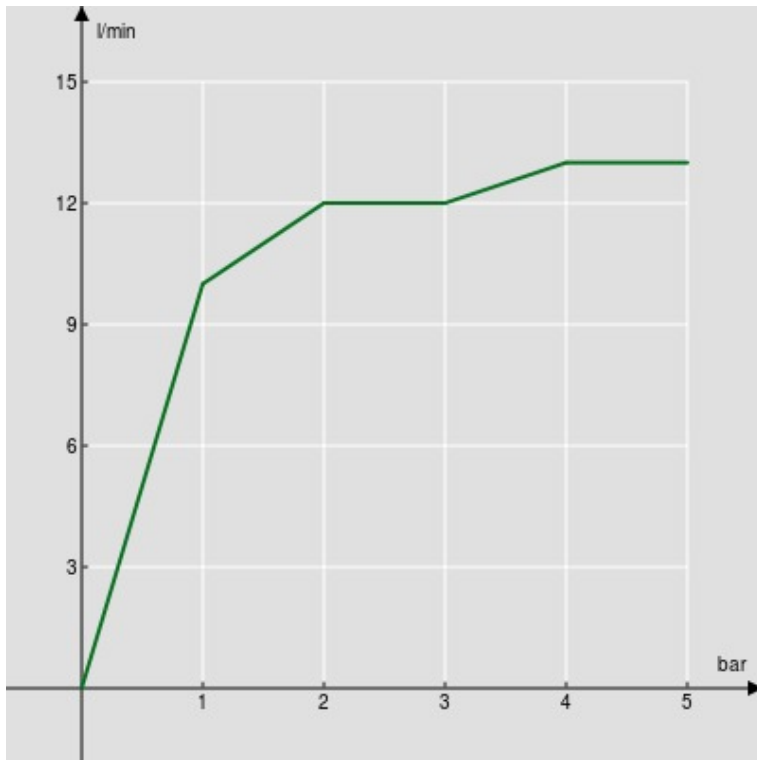

SPECIFICATIONS

Wall rail

Chrome

Sliding swivel hand shower support

Single jet hand shower and 150 cm hose

Packaging: 0,88 kg

FLOW RATE DIAGRAM: HOT/COLD WATER

— Hand shower