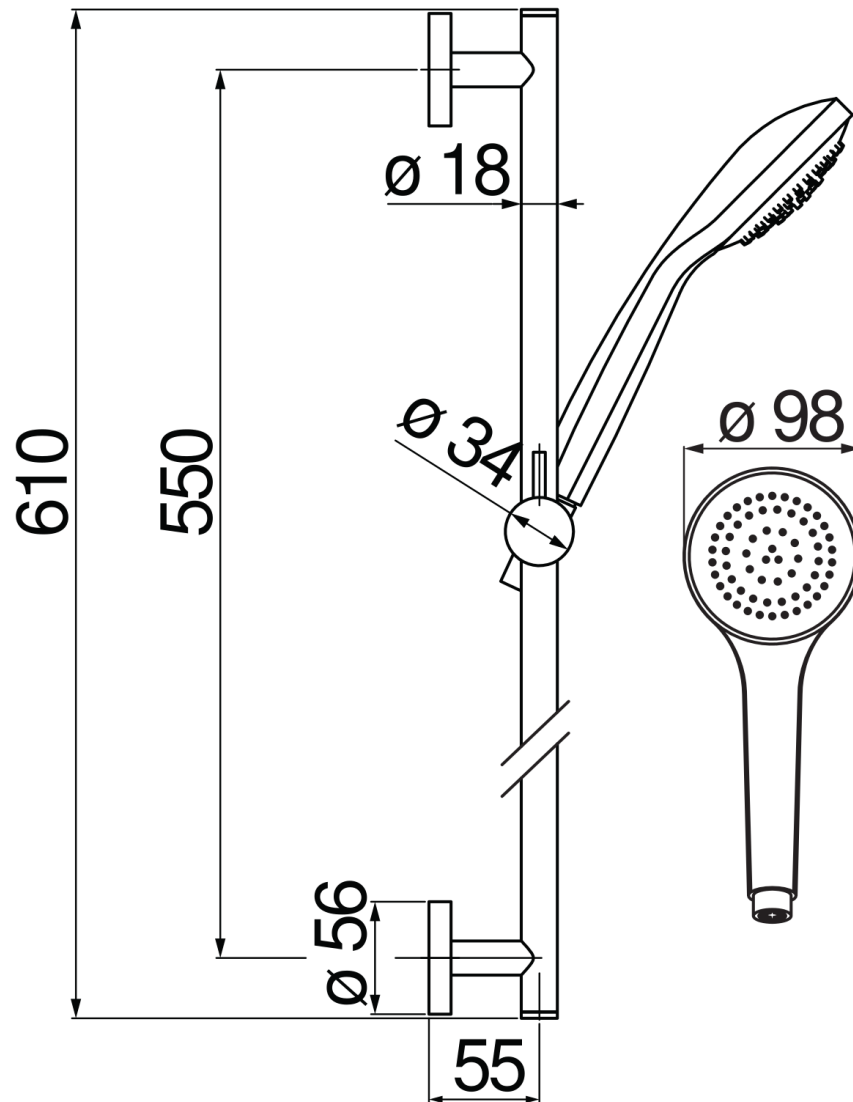

SPECIFICATIONS

Wall rail

Chrome

Sliding swivel hand shower support

Single jet hand shower and 150 cm hose

Packaging: 0,88 kg

FLOW RATE DIAGRAM: HOT/COLD WATER

— Hand shower