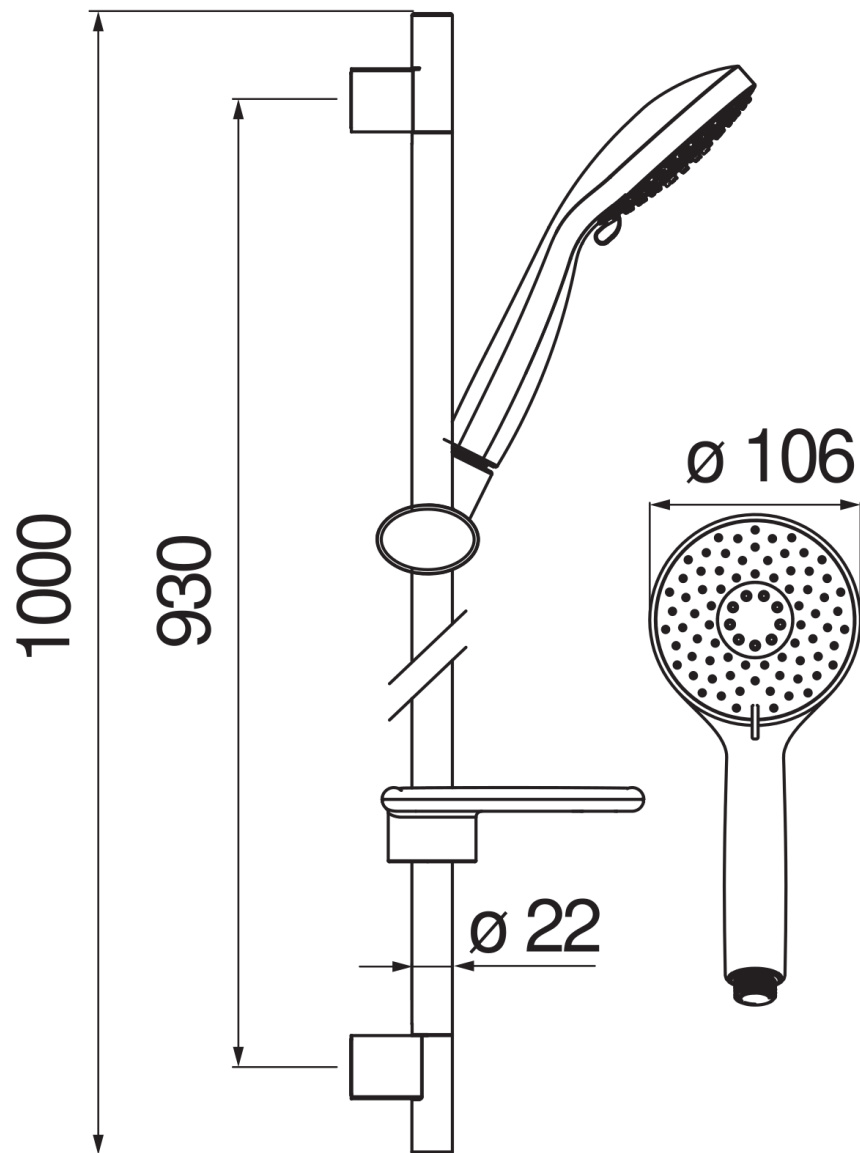

SPECIFICATIONS

Wall rail

Chrome

Sliding swivel hand shower support

3-jet hand shower and 150 cm hose

Shelf

Packaging: 92,5 x 16,5 x 8,5 cm / 0,01297 m³ / 2 kg

FLOW RATE DIAGRAM: HOT/COLD WATER