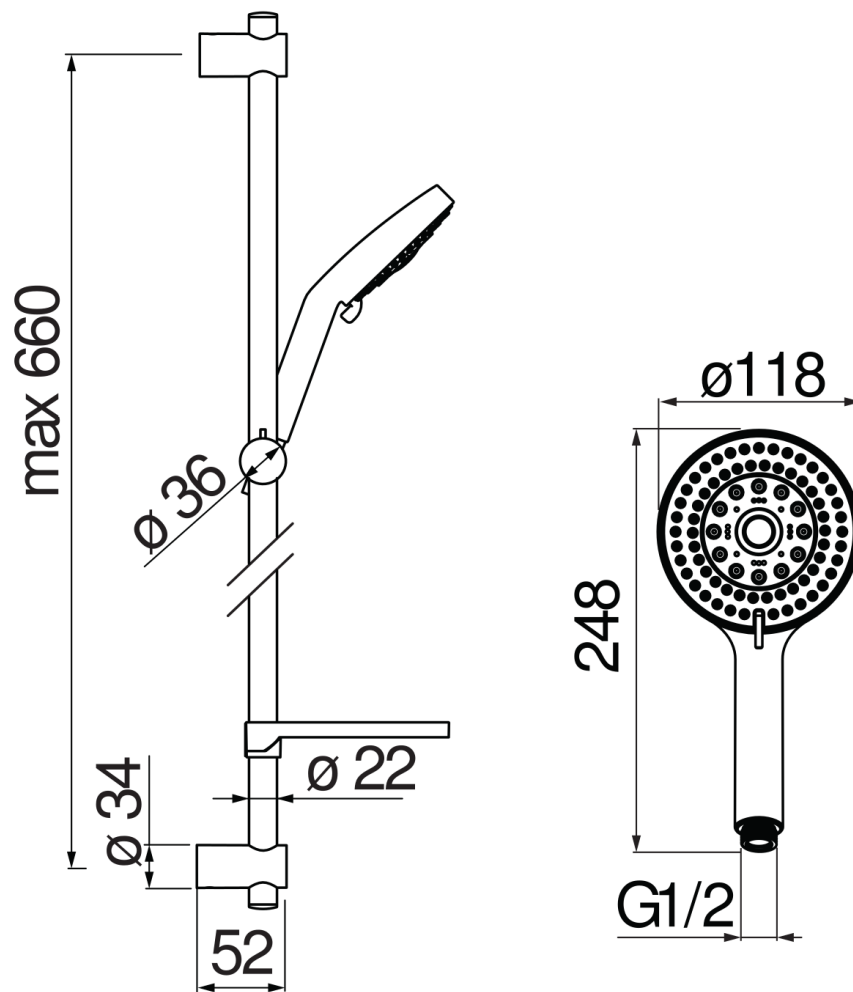

SPECIFICATIONS

Wall rail

Chrome

Adjustable connection

Sliding swivel hand shower support

5-jet hand shower and 150 cm hose

Adjustable and removable shelf

Packaging: 73 x 15 x 6,5 cm / 0,007117 m³ / 1,2 kg

FLOW RATE DIAGRAM: HOT/COLD WATER