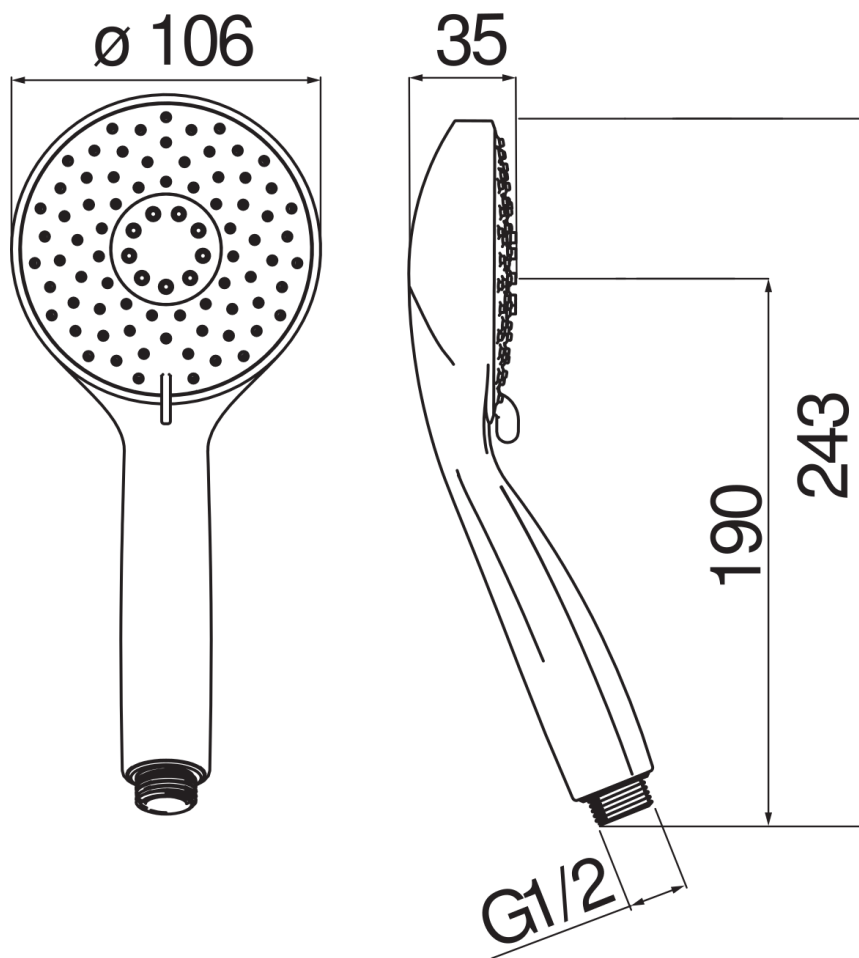

SPECIFICATIONS

3-jet shower head (Abs)

Chrome

Ø 1/2" connection

Packaging: 0,3 kg

FLOW RATE DIAGRAM: HOT/COLD WATER