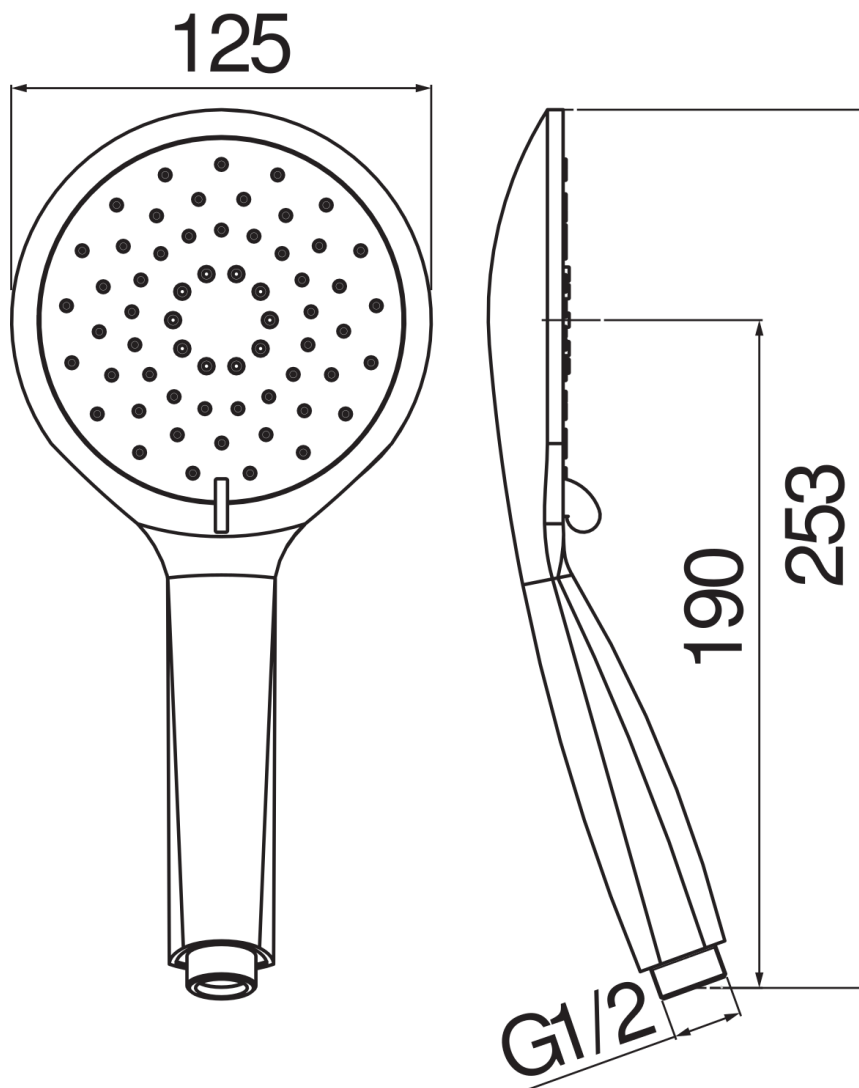

SPECIFICATIONS

3-jet shower head (Abs)

Chrome

ø 1/2" connection

Packaging: 16 x 4 x 32,5 cm / 0,00208 m<sup>3</sup> / 0,03 kg

FLOW RATE DIAGRAM: HOT/COLD WATER