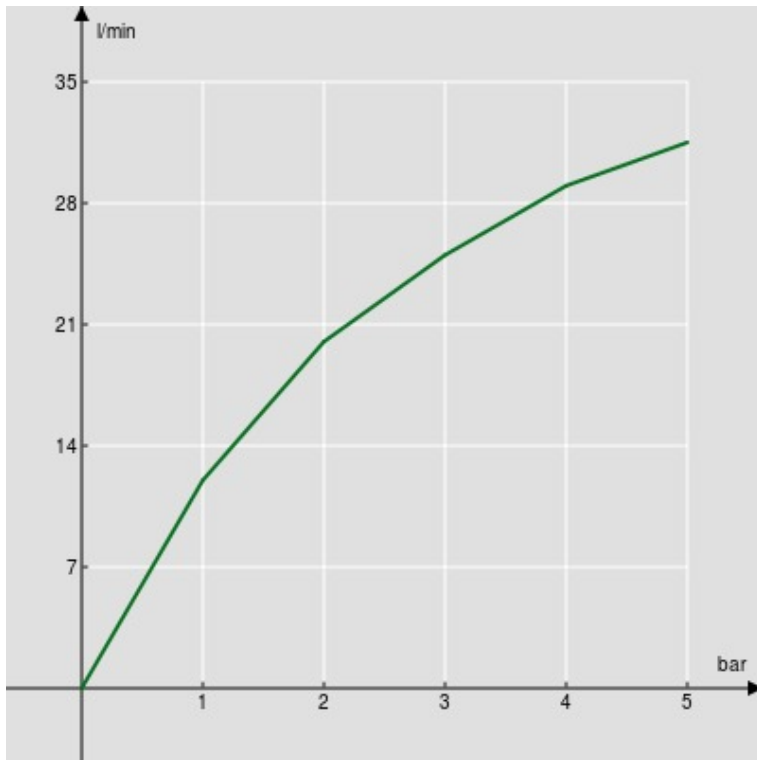

SPECIFICATIONS

Single jet shower head (Brass)

Chrome

Ø 1/2" connection

Packaging: 17,2 x 15,2 x 6,4 cm / 0,00167 m³ / 0,28 kg

FLOW RATE DIAGRAM: HOT/COLD WATER

— Hand shower