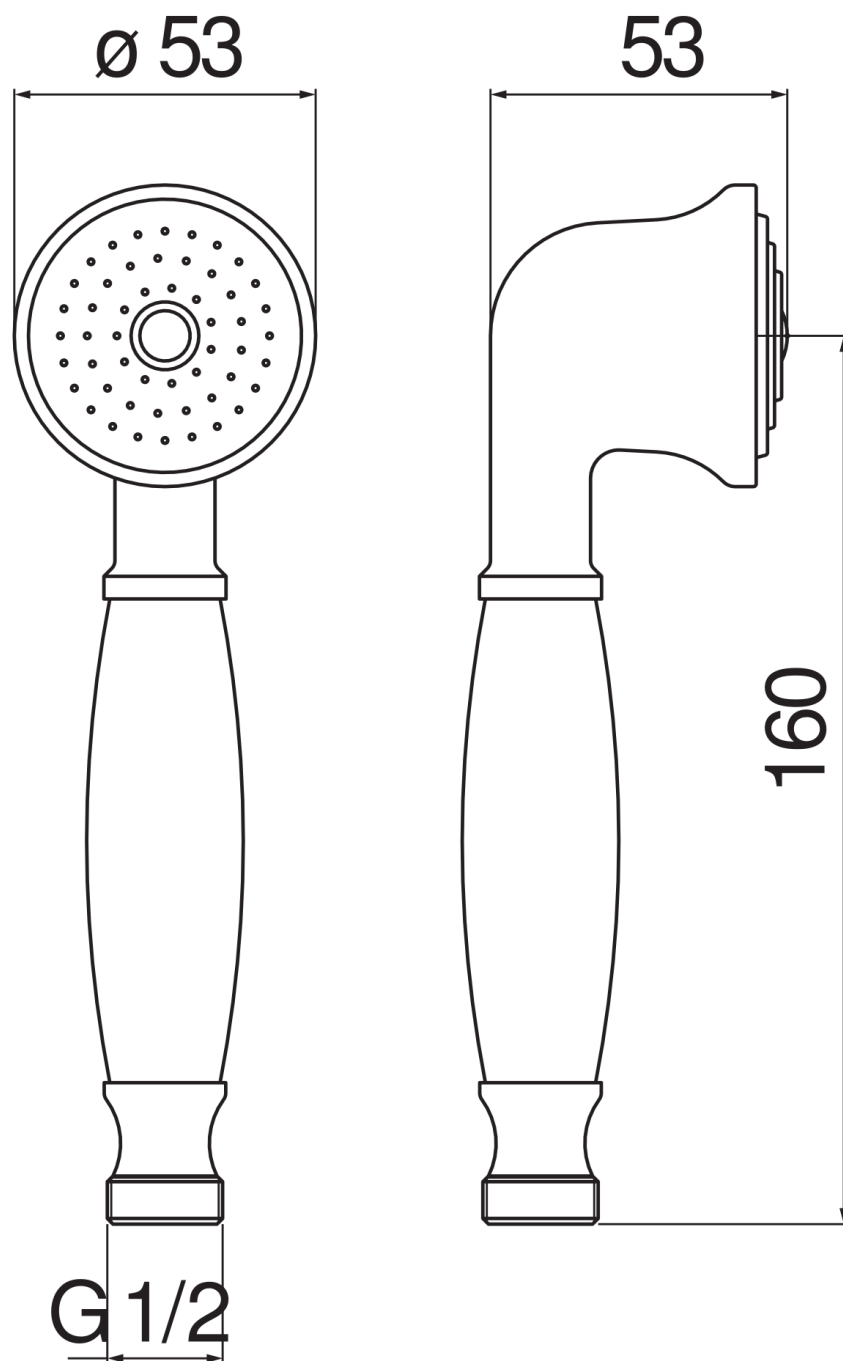

SPECIFICATIONS

Single jet shower head (Brass)

Chrome

Ø 1/2" connection

Packaging: 17,2 x 15,2 x 6,4 cm / 0,00167 m³ / 0,28 kg

FLOW RATE DIAGRAM: HOT/COLD WATER

— Hand shower