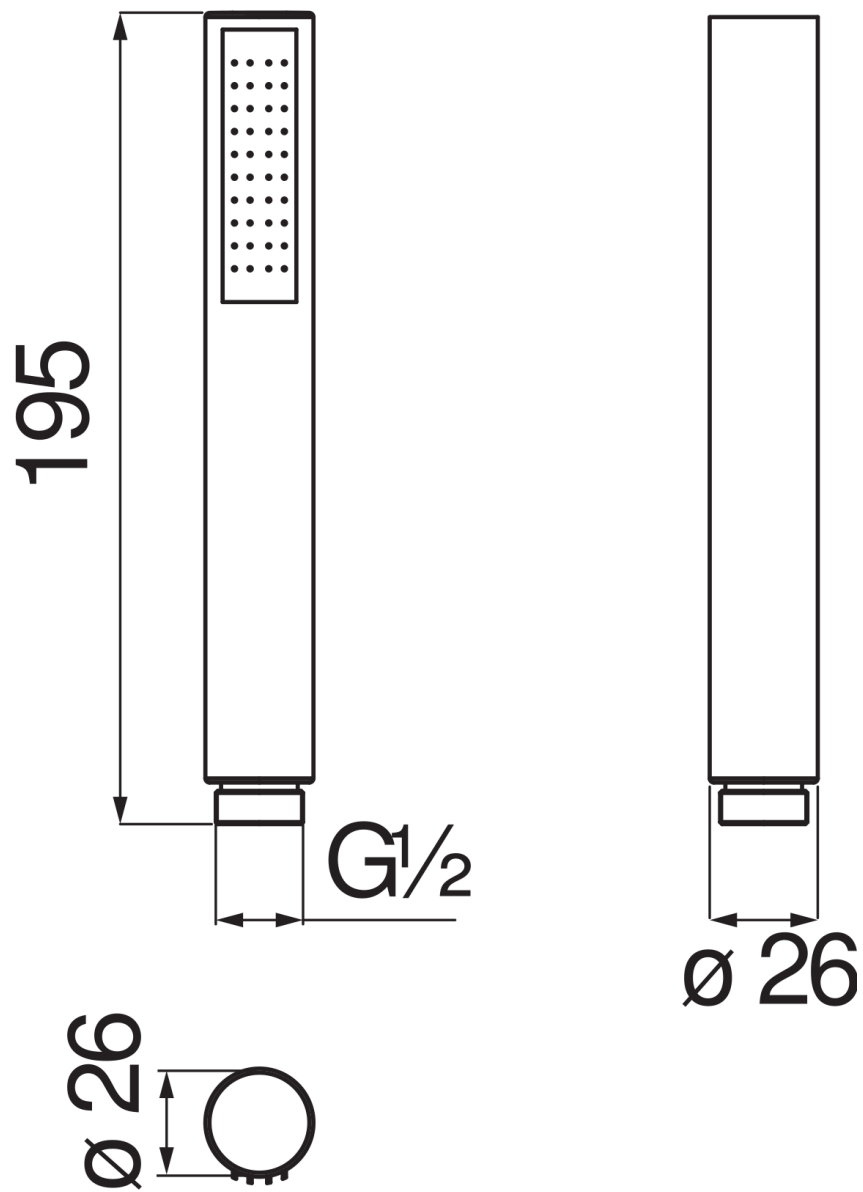

SPECIFICATIONS

Single jet shower head (Abs)

Moon drop PVD

Ø 1/2" connection

Packaging: 4,5 x 4,7 x 18,5 cm / 0,00039 m<sup>3</sup> / 0,09 kg

FLOW RATE DIAGRAM: HOT/COLD WATER

— Hand shower