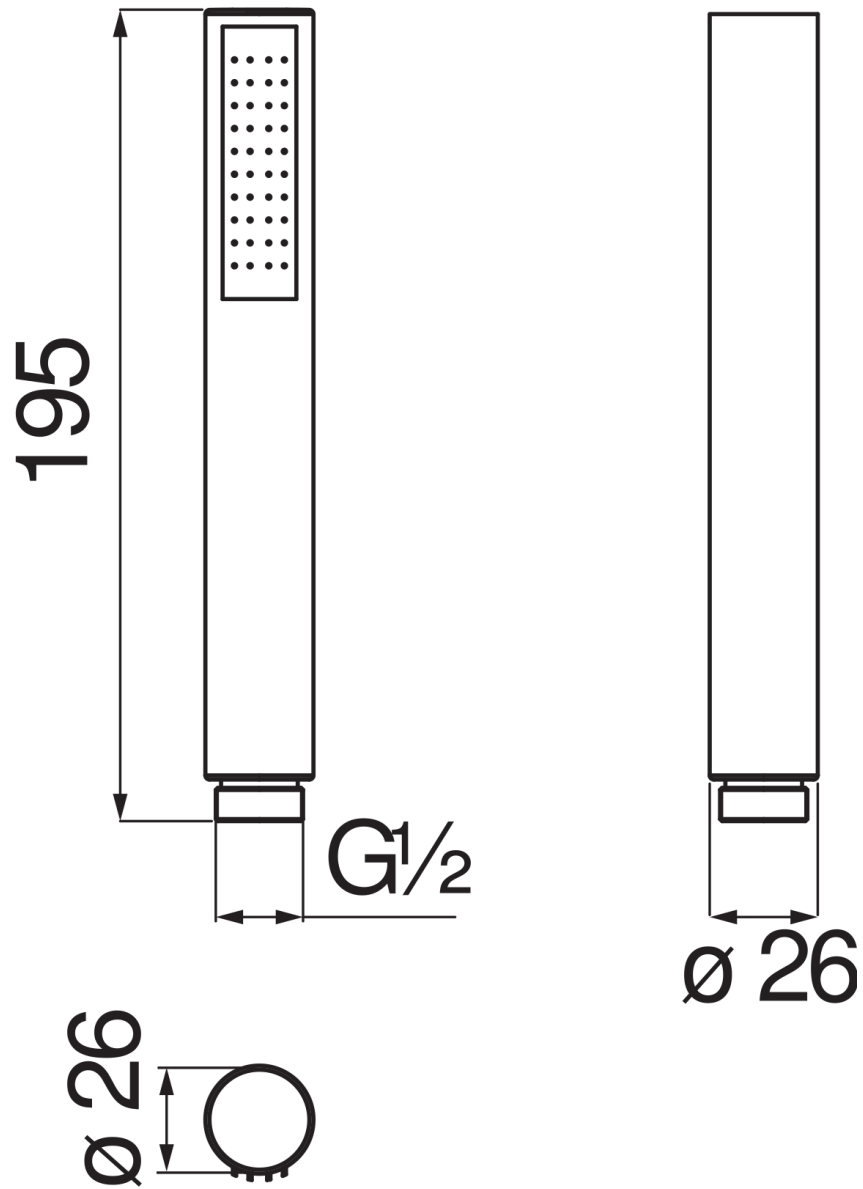

SPECIFICATIONS

Single jet shower head (Abs)

Inox

Ø 1/2" connection

Packaging: 4,5 x 4,7 x 18,5 cm / 0,00039 m³ / 0,09 kg

FLOW RATE DIAGRAM: HOT/COLD WATER

— Hand shower