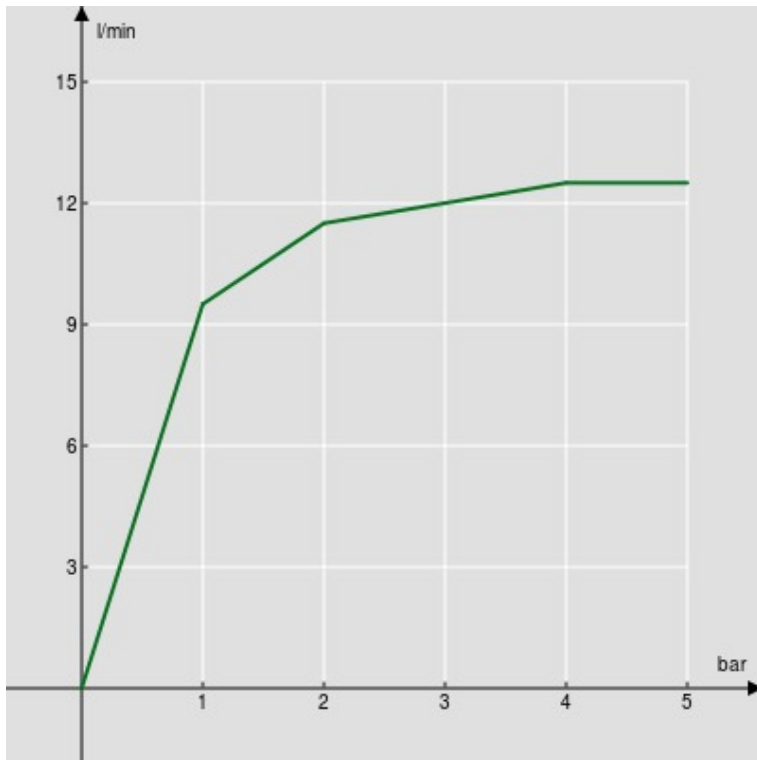

SPECIFICATIONS

Shower set

Chrome

Adjustable hand shower support

Single jet hand shower and 150 cm hose

Packaging: 24 x 25 x 8 cm / 0,0048 m<sup>3</sup> / 0,62 kg

FLOW RATE DIAGRAM: HOT/COLD WATER

— Hand shower