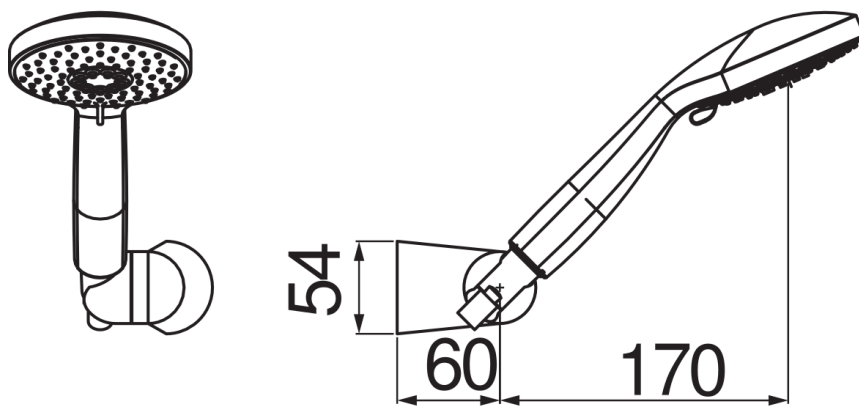

SPECIFICATIONS

Shower set

Chrome

Adjustable hand shower support

Single jet hand shower and 150 cm hose

Packaging: 24 x 25 x 8 cm / 0,0048 m<sup>3</sup> / 0,62 kg

FLOW RATE DIAGRAM: HOT/COLD WATER

— Hand shower