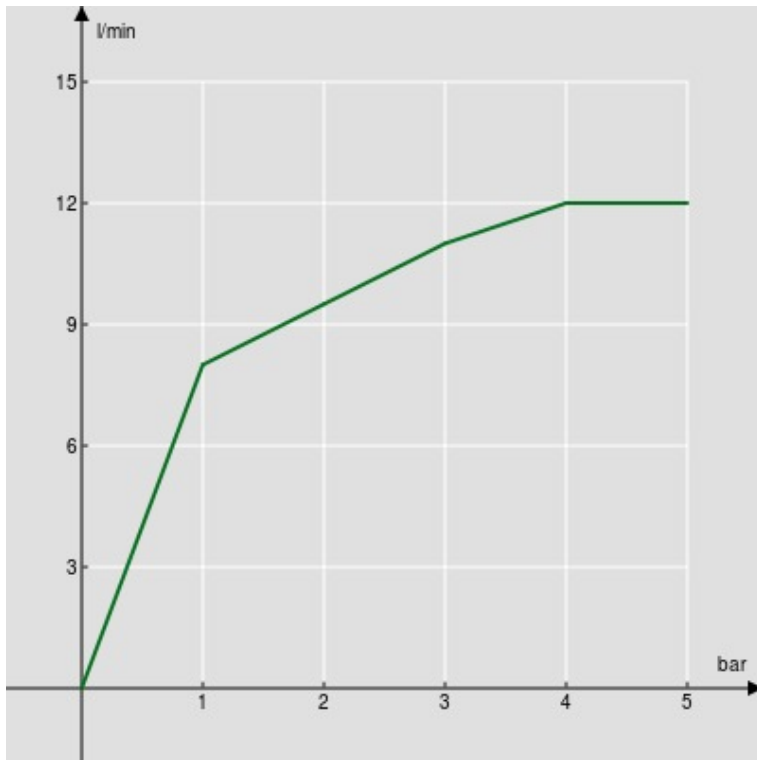

SPECIFICATIONS

Shower set

Velvet black

Adjustable hand shower support

Single jet hand shower and 150 cm hose

Packaging: 24 x 25 x 8 cm / 0,0048 m<sup>3</sup> / 0,5 kg

FLOW RATE DIAGRAM: HOT/COLD WATER

— Hand shower