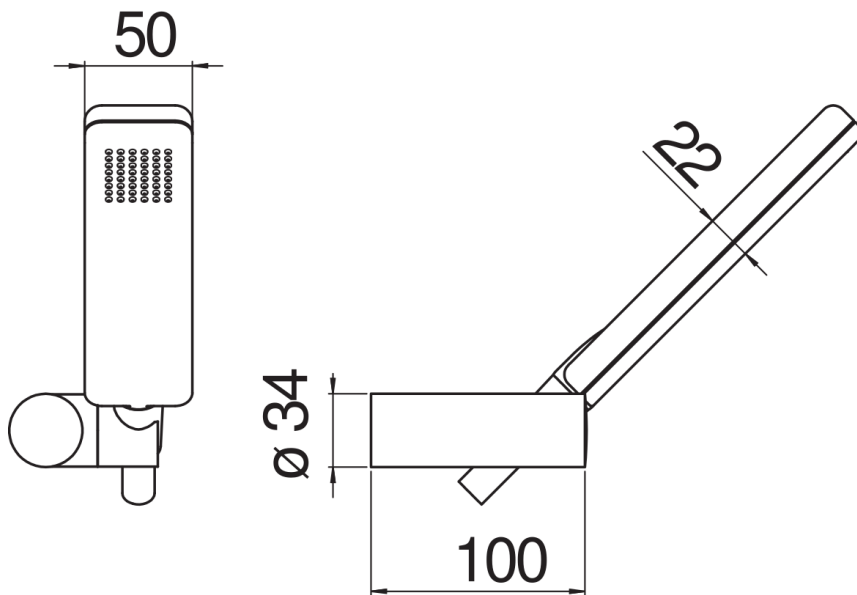

SPECIFICATIONS

Shower set

Velvet black

Adjustable hand shower support

Single jet hand shower and 150 cm hose

Packaging: 24 x 25 x 8 cm / 0,0048 m<sup>3</sup> / 0,5 kg

FLOW RATE DIAGRAM: HOT/COLD WATER

— Hand shower