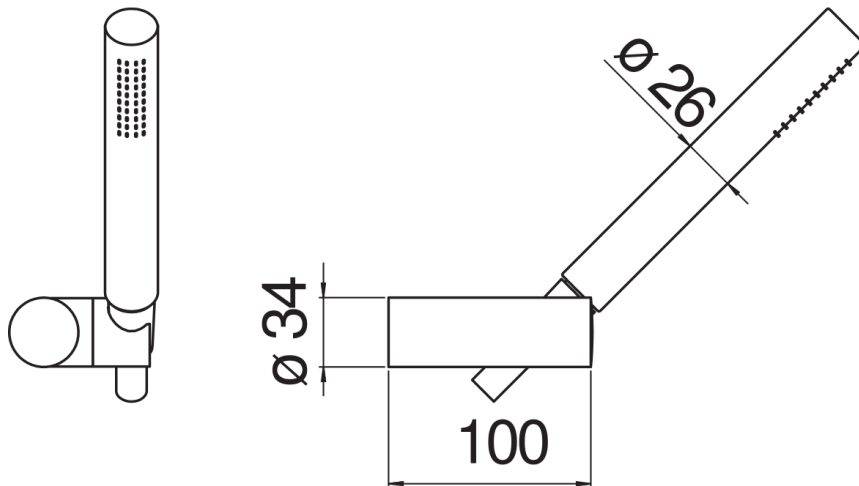

SPECIFICATIONS

Shower set

Chocolate red PVD

Adjustable hand shower support

Single jet hand shower and 150 cm hose

Packaging: 24 x 25 x 8 cm / 0,0048 m³ / 0,64 kg

FLOW RATE DIAGRAM: HOT/COLD WATER

— Hand shower