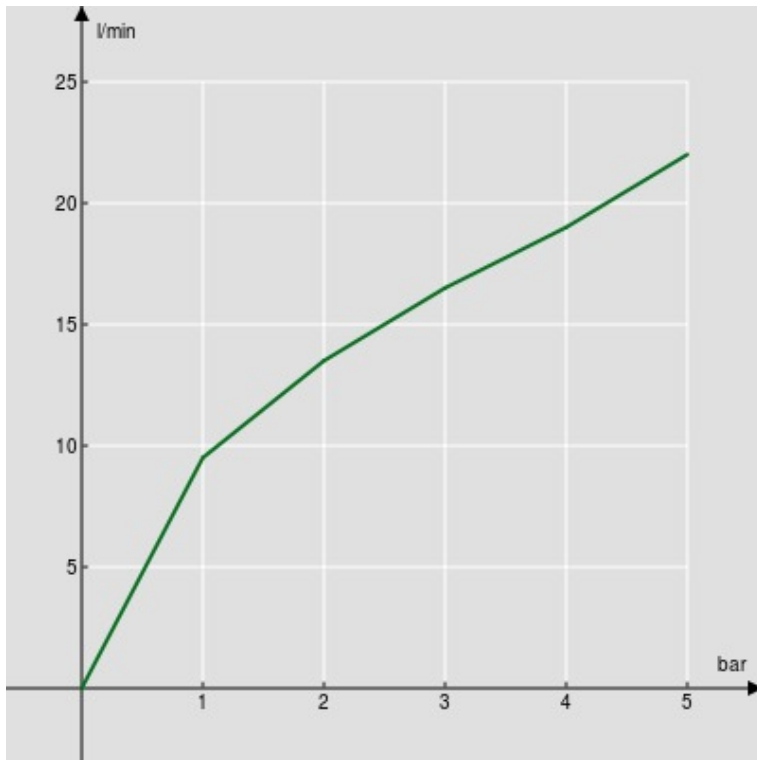

SPECIFICATIONS

Shower set with 1/2" water connection

Moon drop PVD

Teflon coated fixed hand shower support

Single jet hand shower and 150 cm hose

Packaging: 24 x 25 x 8 cm / 0,0048 m³ / 0,8 kg

FLOW RATE DIAGRAM: HOT/COLD WATER