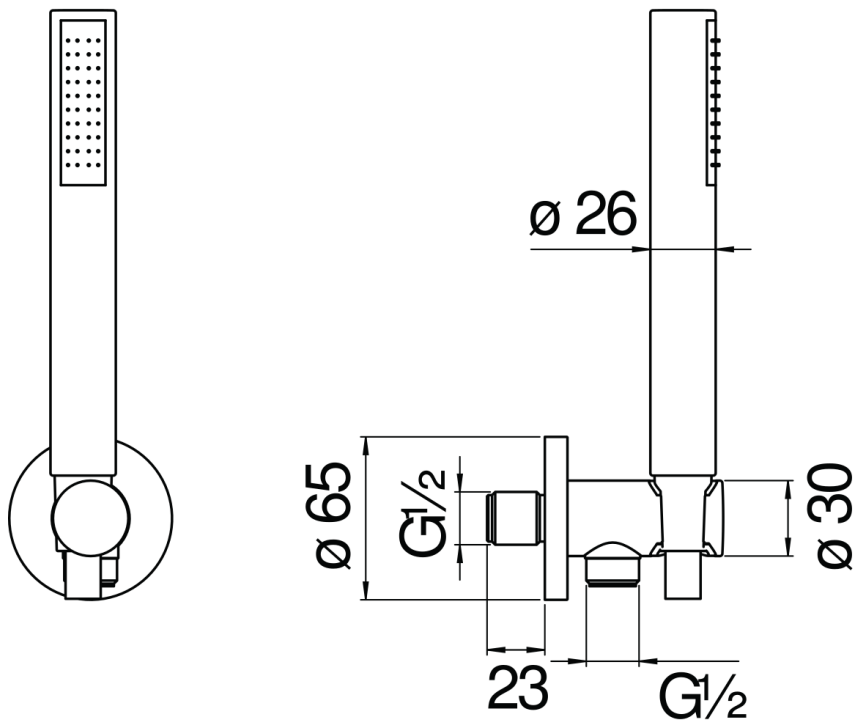

SPECIFICATIONS

Shower set with 1/2" water connection

Moon drop PVD

Teflon coated fixed hand shower support

Single jet hand shower and 150 cm hose

Packaging: 24 x 25 x 8 cm / 0,0048 m³ / 0,8 kg

FLOW RATE DIAGRAM: HOT/COLD WATER